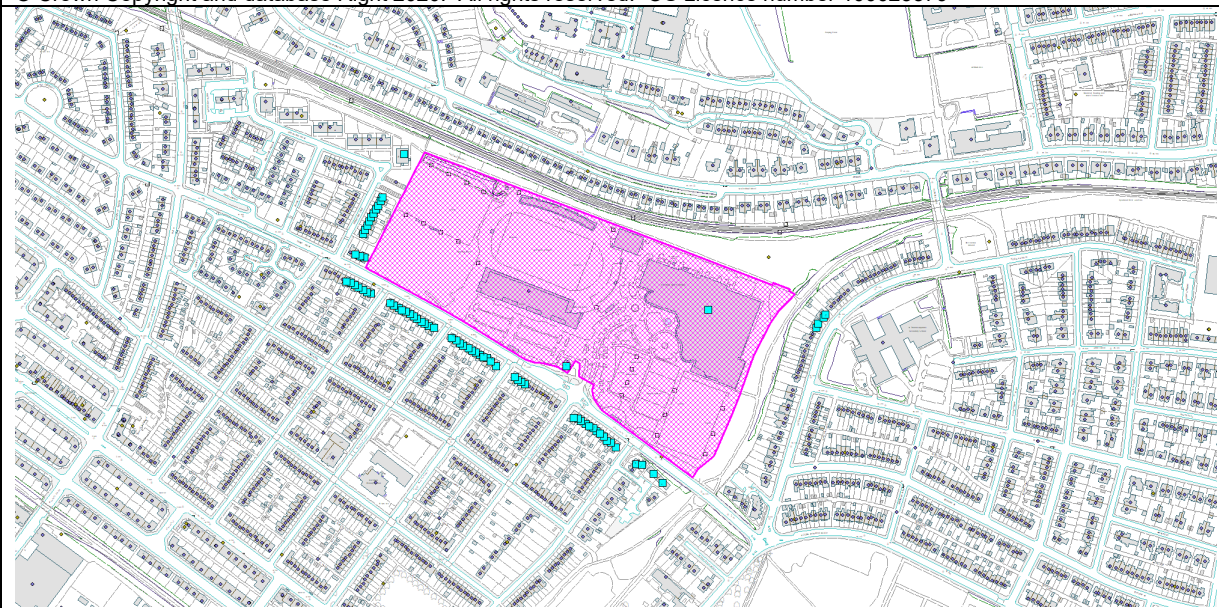

23/02644/FUL

Scotstoun Stadium 112 Danes Drive Glasgow G14 9HD

NEIGHBOURING LAND TO BE NOTIFIED

Land to north east of site

NEIGHBOURS NOTIFIED

Please note that any mapping is for illustrative purposes only and is not true to any marked scale

© Crown Copyright and database Right 2020. All rights reserved. OS Licence number 100023379

Any Ordnance Survey mapping included within this document is provided by Glasgow City Council under licence from the Ordnance Survey in order to fulfil its public function to make available Council-held public domain information. Persons viewing this mapping should contact Ordnance Survey Copyright for advice where they wish to license Ordnance Survey mapping/map data for their own use. The OS website can be found at www.ordnancesurvey.co.uk

1. Flat 1/2 7 Lennox Gardens Glasgow G14 9ER
2. 8 Northland Drive Glasgow G14 9BA
3. 2 Northland Drive Glasgow G14 9BA
4. 107 Danes Drive Glasgow G14 9EW
5. 99 Danes Drive Glasgow G14 9EW
6. 87 Danes Drive Glasgow G14 9EN
7. 69 Danes Drive Glasgow G14 9HX
8. 57 Danes Drive Glasgow G14 9HX
9. Flat 1/1 9 Lennox Gardens Glasgow G14 9ER
10. Flat 1/2 26 Northland Drive Glasgow G14 9BA
11. Flat 7/4 26 Northland Drive Glasgow G14 9BA
12. 18 Northland Drive Glasgow G14 9BA