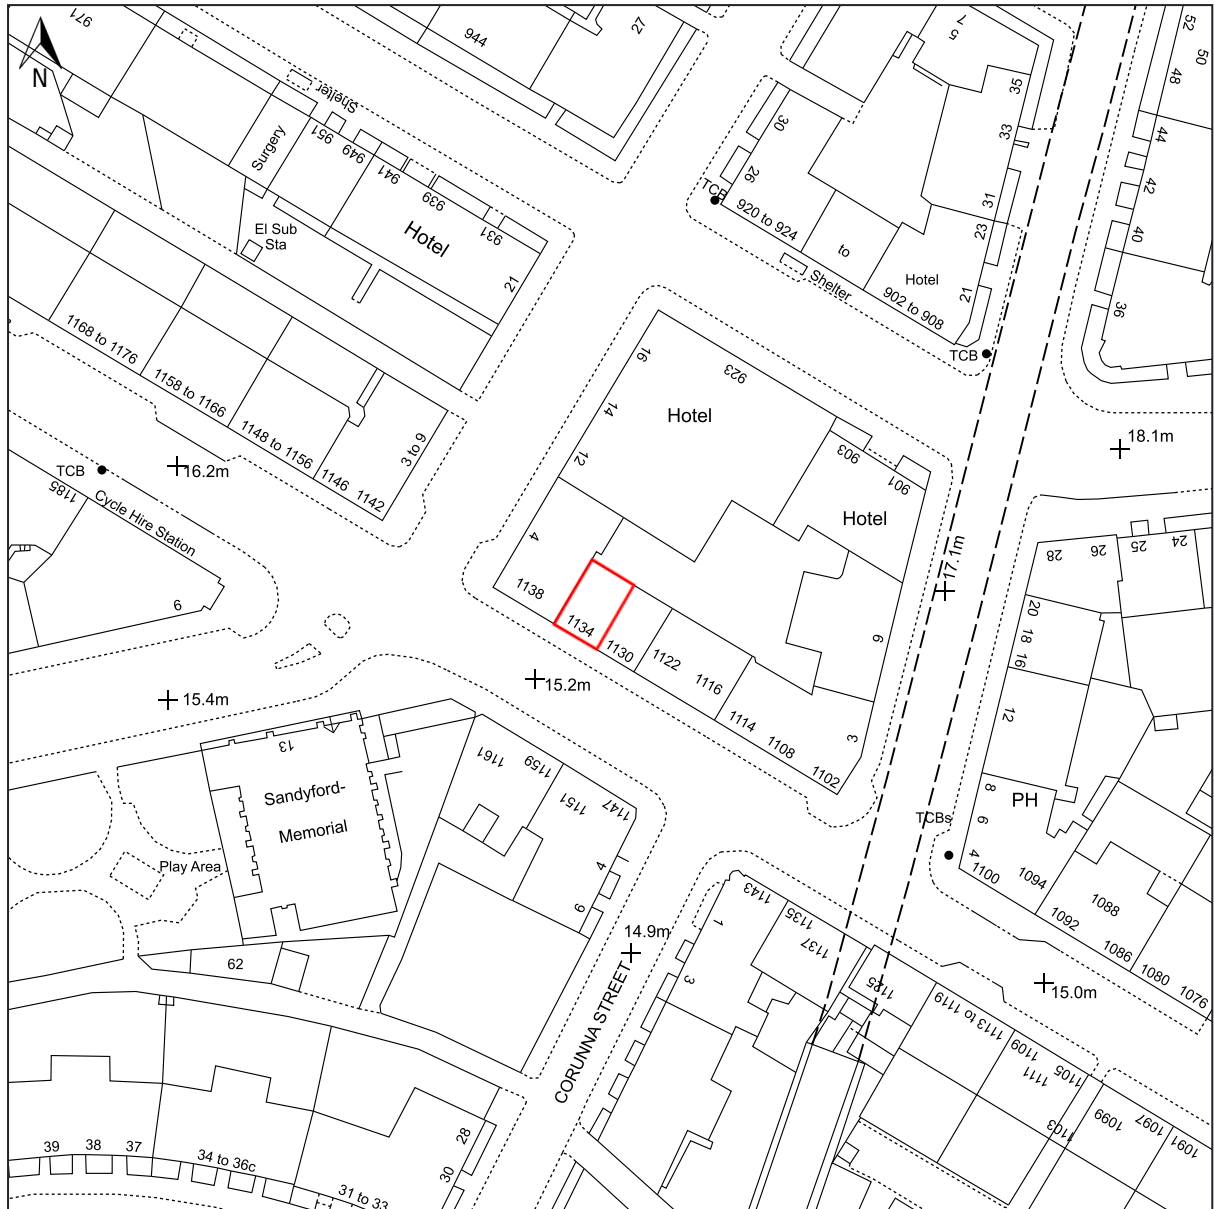

1132, ARGYLE STREET, GLASGOW, GLASGOW CITY, G3 8TD

© Crown copyright and database rights, 2023. Ordnance Survey
0100031673 Created using Plans by Emapsite

 Site Boundary

Scale: 1:1250

Paper Size: A4

Notes:

0111-1132 Argyle Street-STEX-P001 Site Location

Six Company