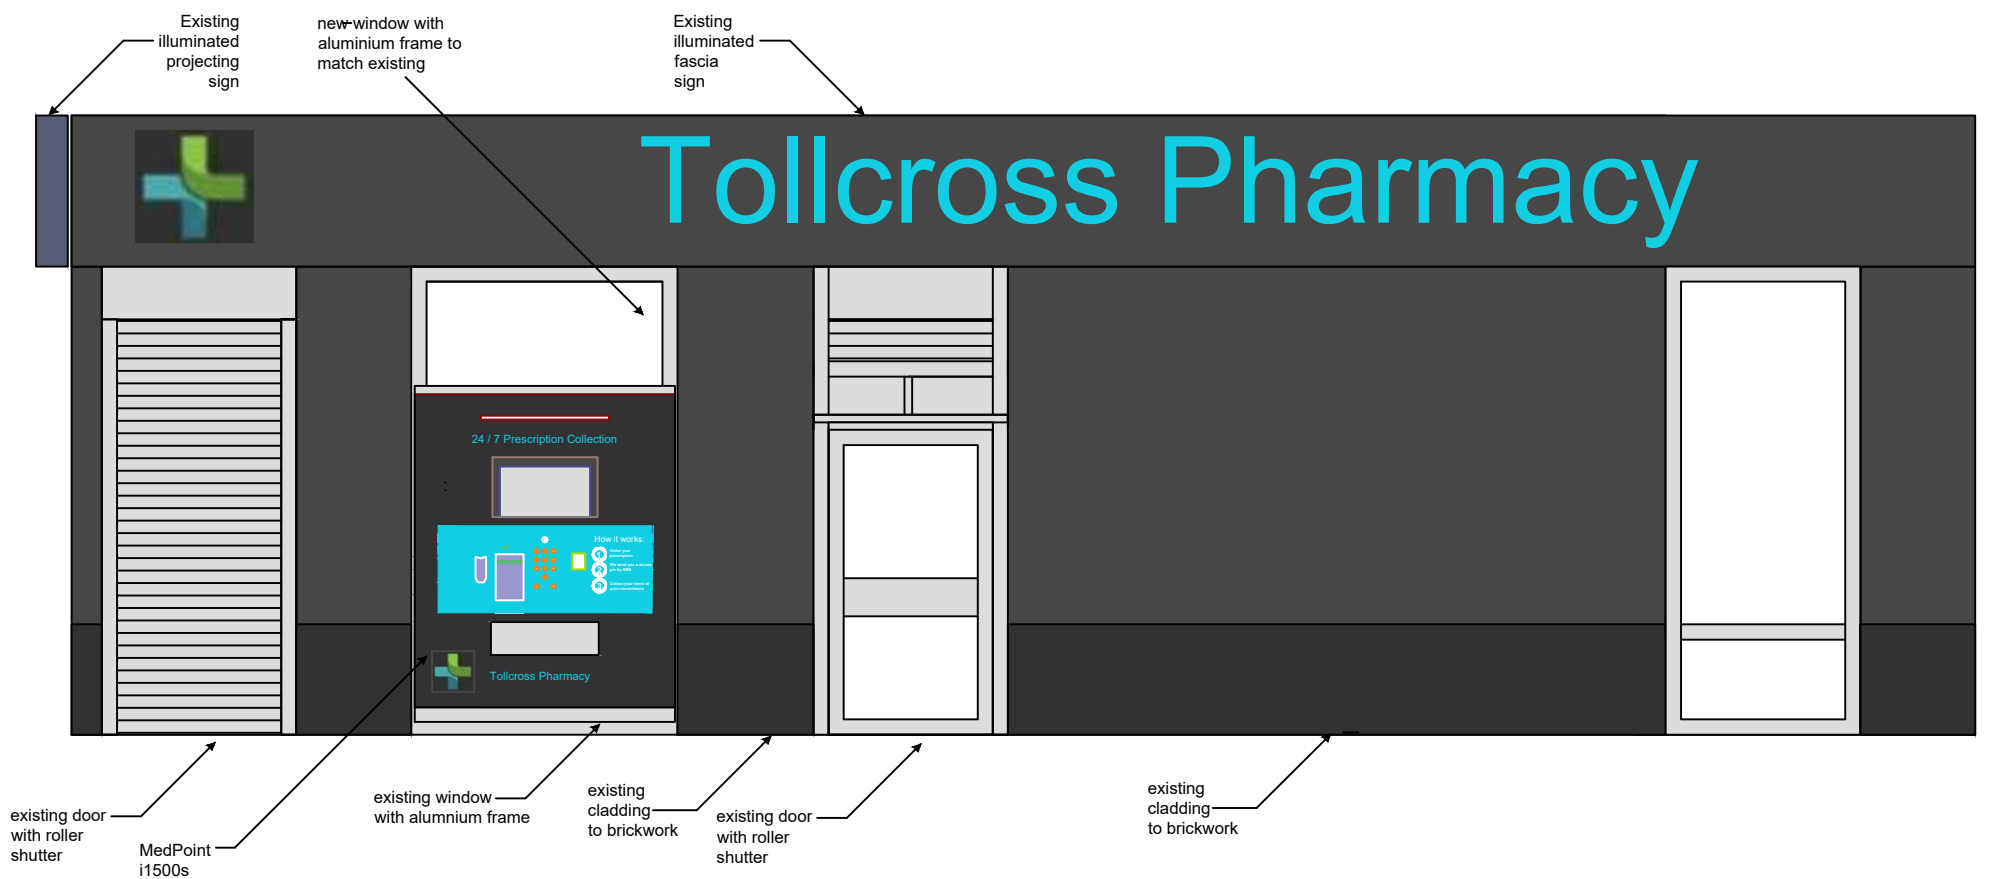

Proposed Shopfront - Front elevation

Scale Ruler in metres

Proposed Shopfront - side elevation

MedPoint i1500s

Example of vinyl to front of Medpoint

Tollcross Pharmacy	
November 2023	
Scale 1:50 @ A3	
C.Burton	
Drawing 2	