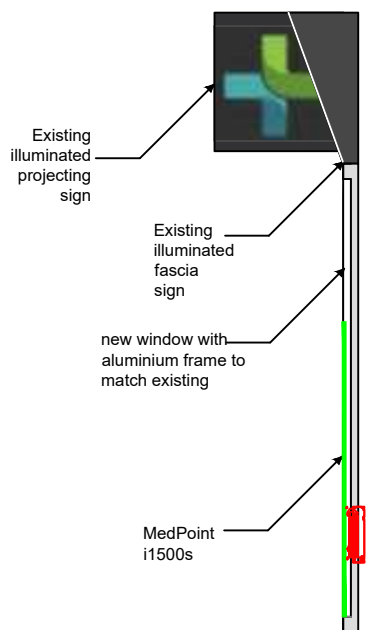

Proposed Shopfront - Front elevation

Scale Ruler in metres

Proposed Shopfront - side elevation

MedPoint i1500s

Example of vinyl to front of Medpoint

Tollcross Pharmacy	
November 2023	
Scale 1:50 @ A3	
C.Burton	
Drawing 2	