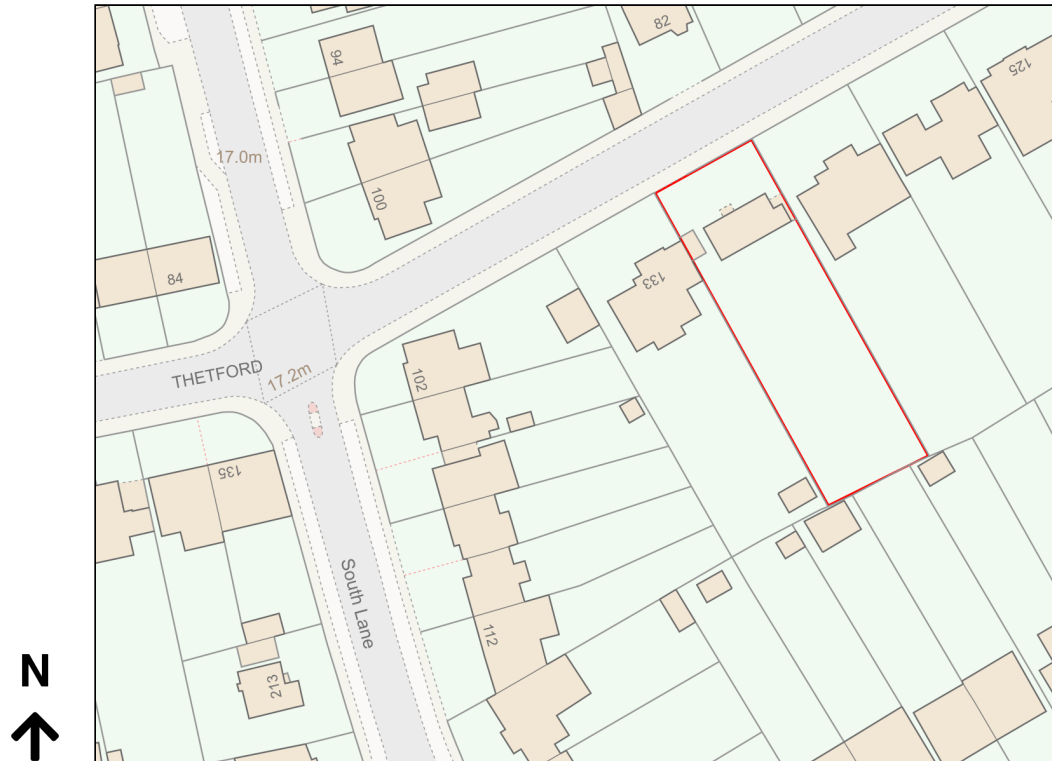

Location Plan

Site Address: 131, Thetford Road, New Malden, KT3 5DS

Date Produced: 03-Nov-2023

Scale: 1:1250 @A4

Planning Portal Reference: PP-12385213v1