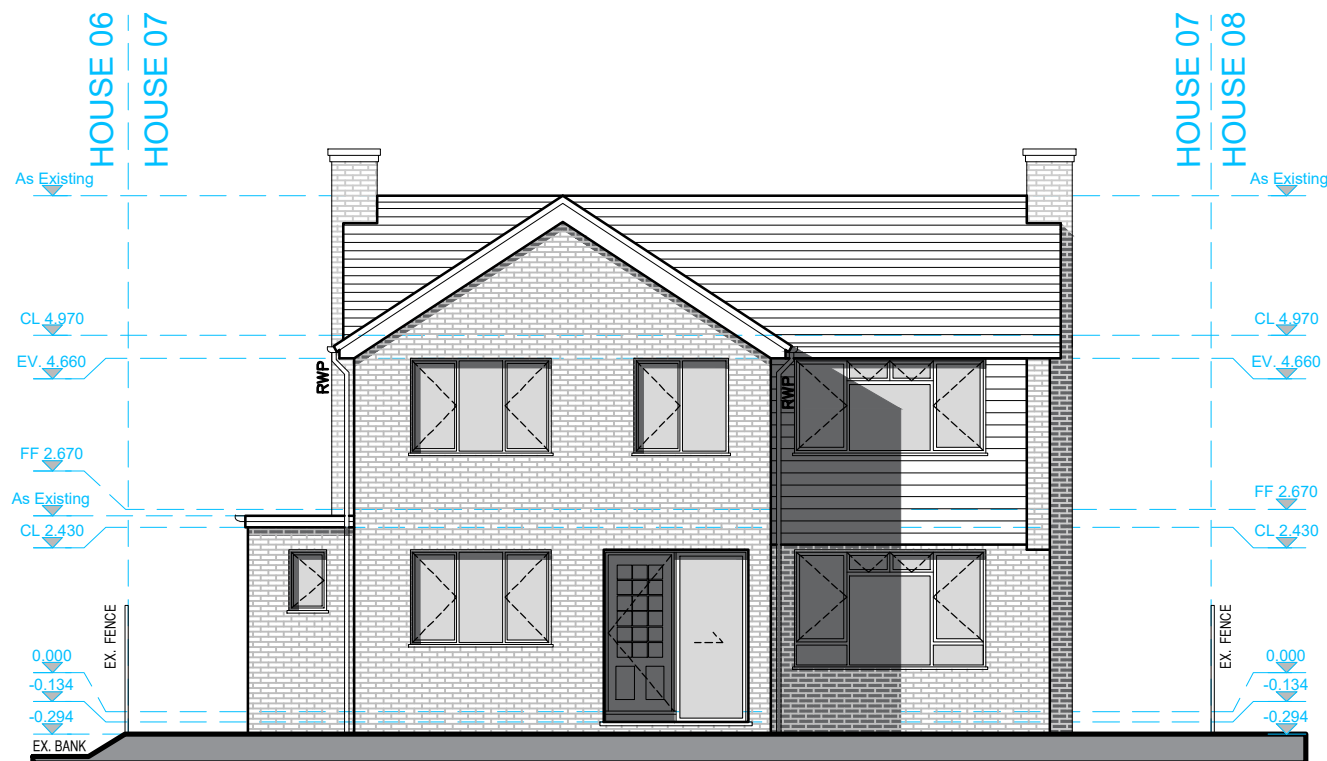

EXISTING NORTH EAST ELEVATION
SCALE_1:100 AT A3

PROPOSED NORTH EAST ELEVATION
SCALE_1:100 AT A3

NORTH EAST ELEVATION - NO CHANGE
ZACCAGNINI HOUSE - STAGE 1E - HP

7 HENCHLEY DENE, MERROW , GUILDFORD. GU4 7BH.

0 1 2 4 scale 1: 100 A3

REV	DATE	DESCRIPTION	DWN
00	16/11/2023	EXISTING & PROPOSED HOUSE	IK
REVISIONS			

1064	16/11/2023	IK
PROJECT NO.	DATE	DRAWN
1064-NE-204		00
DRAWING NO.		REVISION