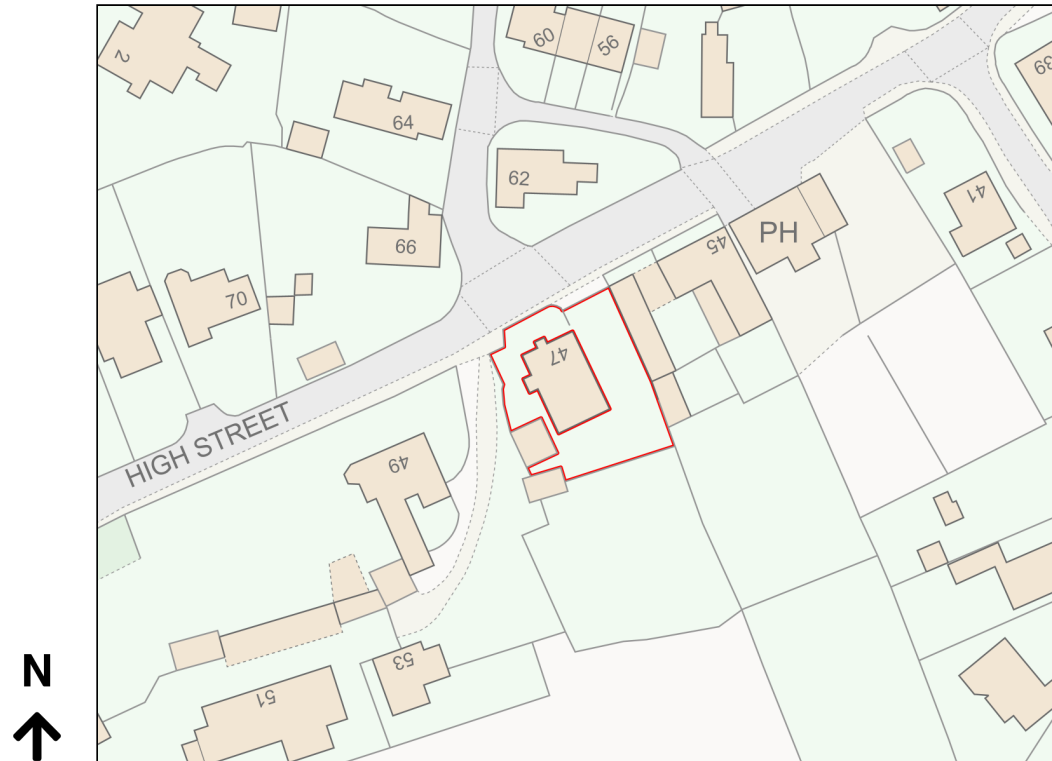

Location Plan

Site Address: 47, High Street, Blunsdon, Swindon, SN26 7AG

Date Produced: 20-Nov-2023

Scale: 1:1250 @A4

Planning Portal Reference: PP-12616709v1