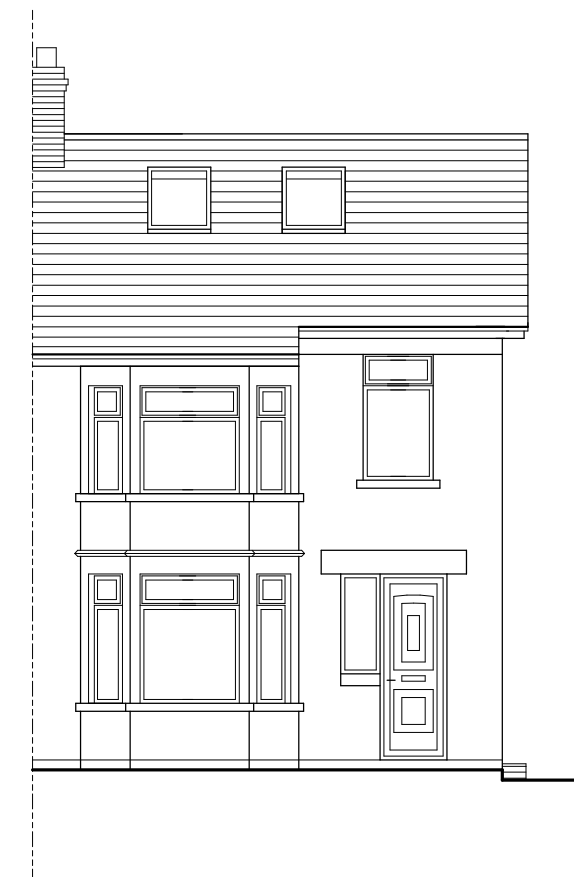

1:100

20 RHWLAS
THORNHILL
CARDIFF
CF14 9AD

TEL 07977563890
(029) 20521362

Proposed Works.

Phil Hughes

PROFESSIONAL DRAWINGS

26 Church Road, Rumney, Cardiff. CF3 3BA.

PP/300

existing side elevation (left)

existing front elevation

proposed side elevation (left)

proposed front elevation