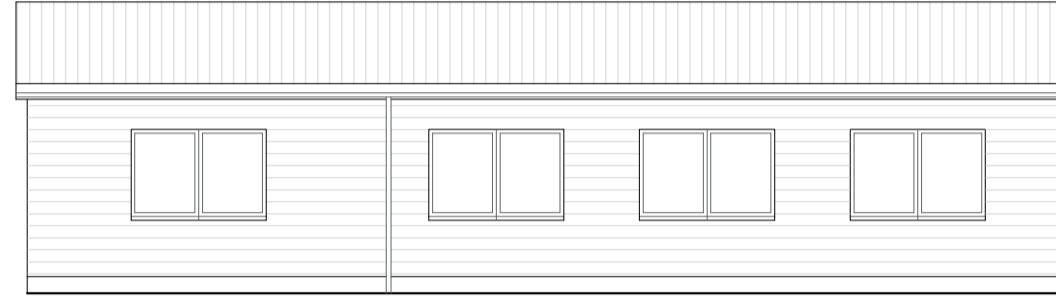

**EAST ELEVATION**

BUILDING 'A'  
1:100

**SOUTH ELEVATION**

BUILDING 'A'  
1:100

**WEST ELEVATION**

BUILDING 'A'  
1:100

**NORTH ELEVATION**

BUILDING 'A'  
1:100

**NORTH ELEVATION**

BUILDING 'B'  
1:100

**WEST ELEVATION**

BUILDING 'B'  
1:100

**SOUTH ELEVATION**

BUILDING 'B'  
1:100

**EAST ELEVATION**

BUILDING 'B'  
1:100

Drawing: EX: elevations		Scale: 1:100 (A2)	
Drawn: MA	Date: SEPTEMBER 2021	Drg No:	
Check:	Revision:	1116/06-02	

IF IN ANY DOUBT ASK - DO NOT SCALE