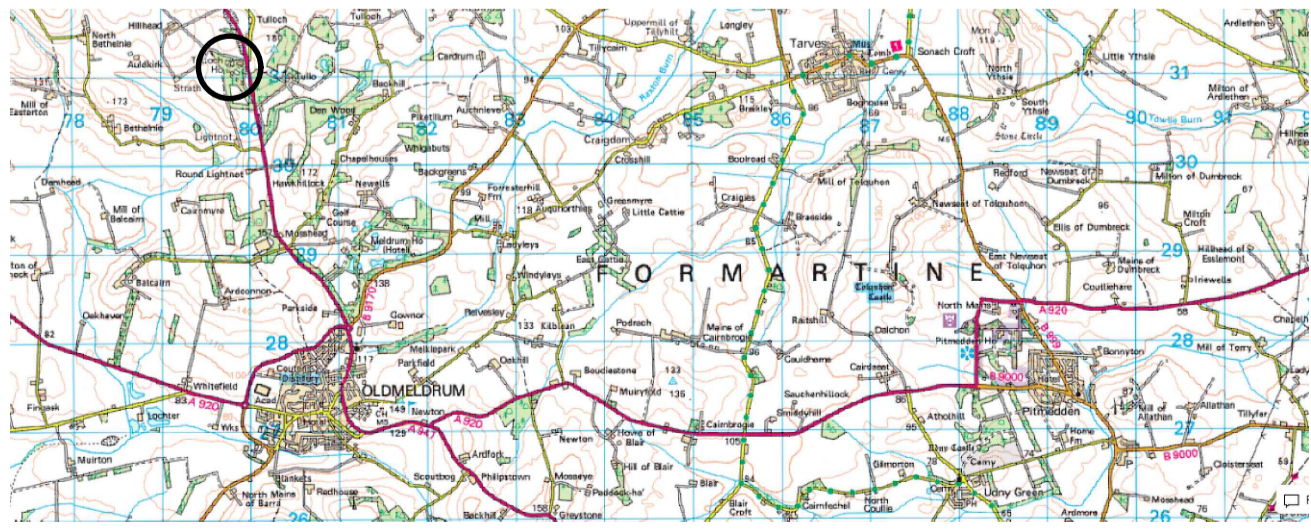

SITE LOCATION PLAN

1:1250
 Ordnance Survey (c) Crown Copyright 2016.
 All rights reserved. Licence number 100022432

SITE LOCATION PLAN

NTS

REV B : FULL PLANNING UPDATE - MA - SEPTEMBER 2023
 REV A : DRAINAGE UPDATE - MA - SEPTEMBER 2023

Drawing:
SITE LOCATION PLAN

Scale: 1:1250 (A2)

Drawn: VB	Date: SEPTEMBER 2021	Drg No:
Check:	Revision: B	1116/06-SLP

IF IN ANY DOUBT ASK - DO NOT SCALE