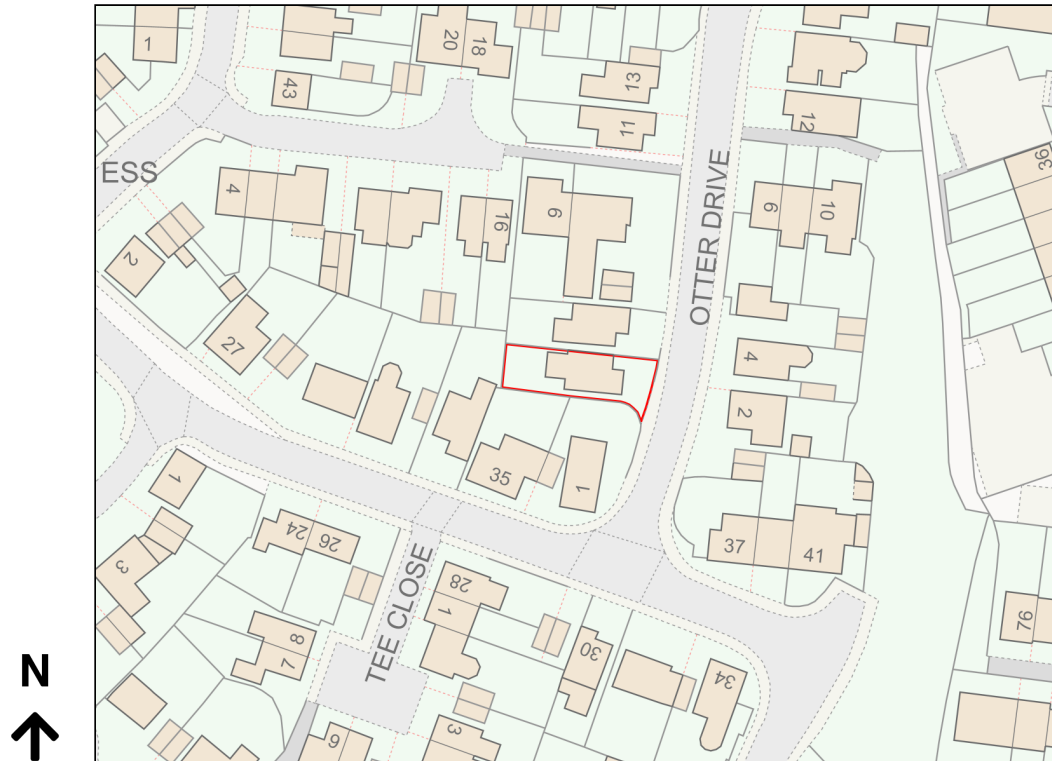

Location Plan

Site Address: 3, Otter Drive, Mulbarton, NR14 8QG

Date Produced: 23-Nov-2023

Scale: 1:1250 @A4

Planning Portal Reference: PP-12624676v1