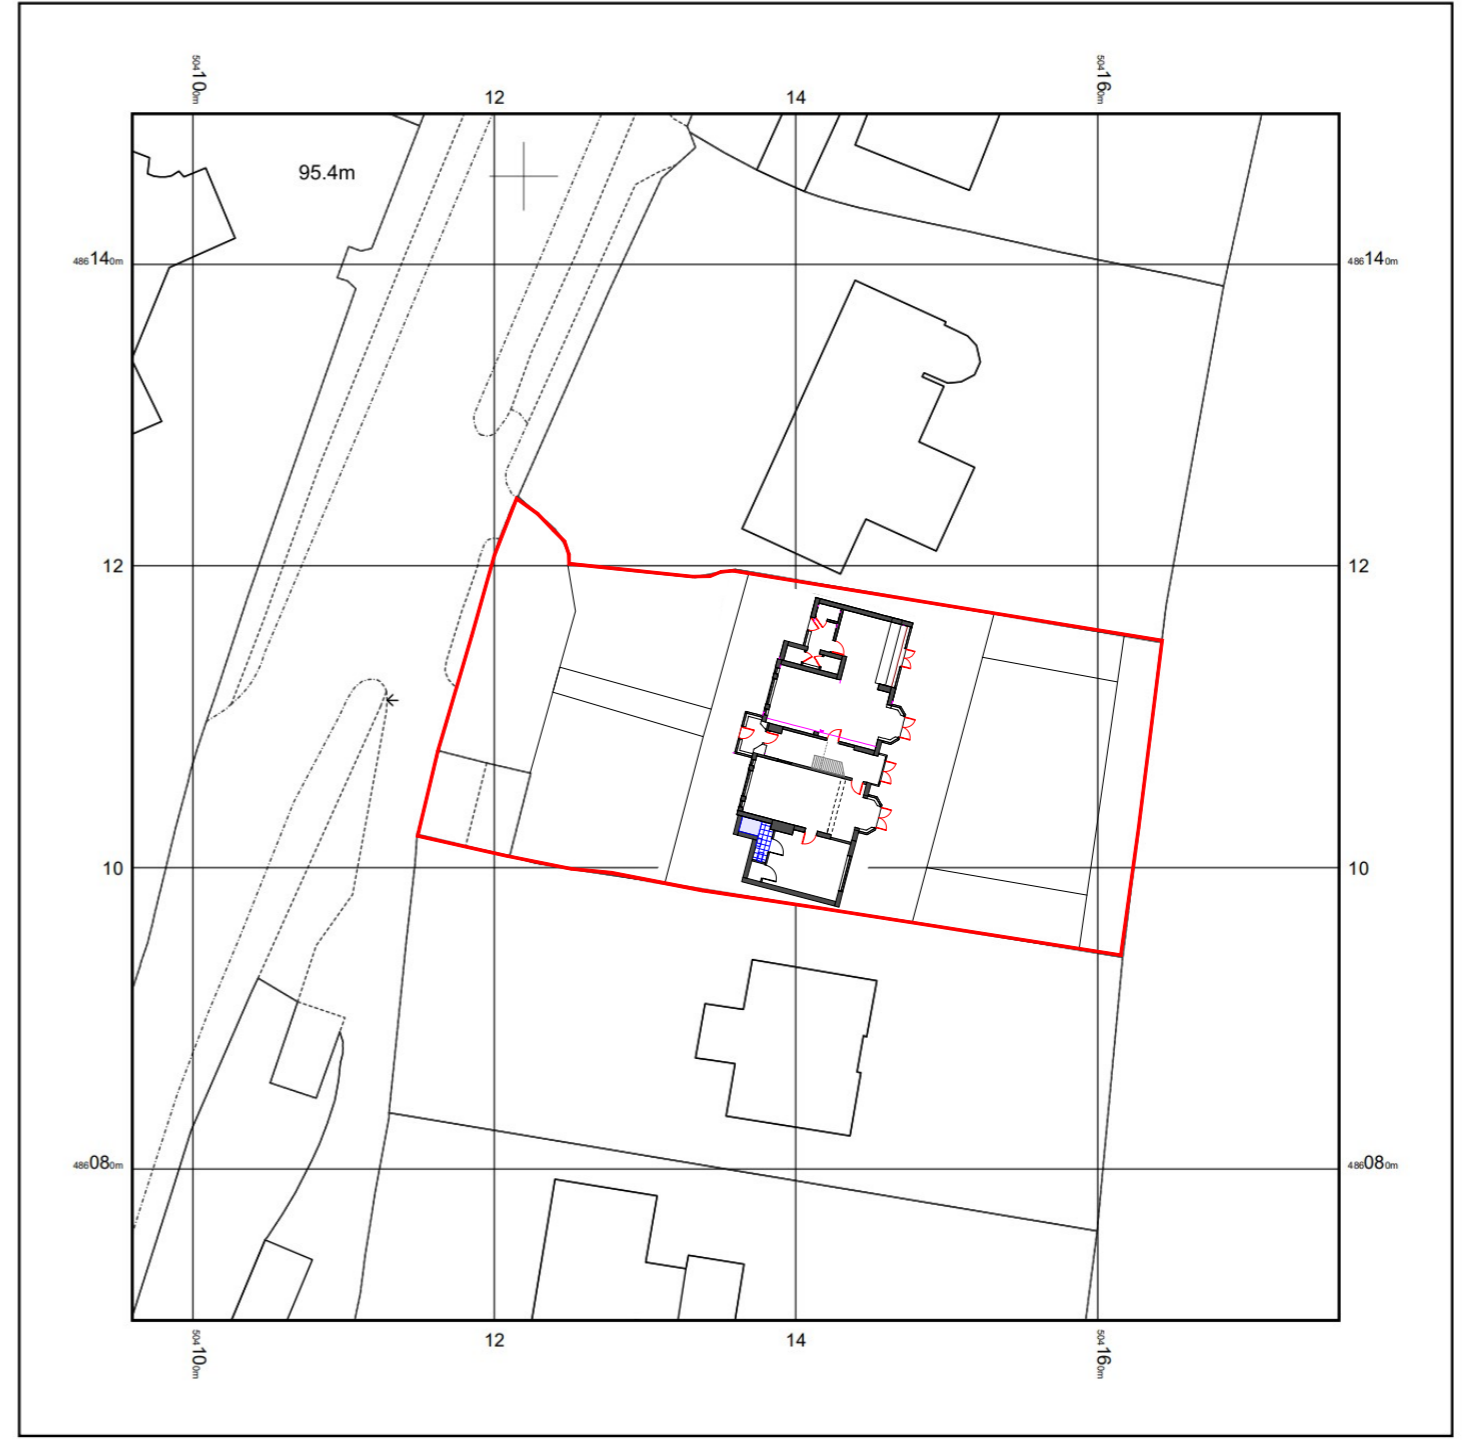

52, DEEPPALE AVENUE, SCARBOROUGH, NORTH YORKSHIRE, YO11 2UF

Supplied by: www.ukmapcentre.com  
 Serial No: 269295  
 Centre Coordinates: 504136,486110  
 Production Date: 09/08/2023 15:54:44

© Crown copyright and database rights 2023 Ordnance Survey 100048957. The representation of road, track or path is no evidence of a boundary or right of way. The representation of features as lines is no evidence of a property boundary.

0m 1cm = 12.5m 62.5m  
 Scale 1:1250

52, DEEPPALE AVENUE, SCARBOROUGH, NORTH YORKSHIRE, YO11 2UF

Supplied by: www.ukmapcentre.com  
 Serial No: 269294  
 Centre Coordinates: 504136,486110  
 Production Date: 09/08/2023 15:54:34

© Crown copyright and database rights 2023 Ordnance Survey 100048957. The representation of road, track or path is no evidence of a boundary or right of way. The representation of features as lines is no evidence of a property boundary.

0m 1cm = 5m 25m  
 Scale 1:500

location and block plans

proposed extensions at deepdale scarborough drawing no. 18.04-01