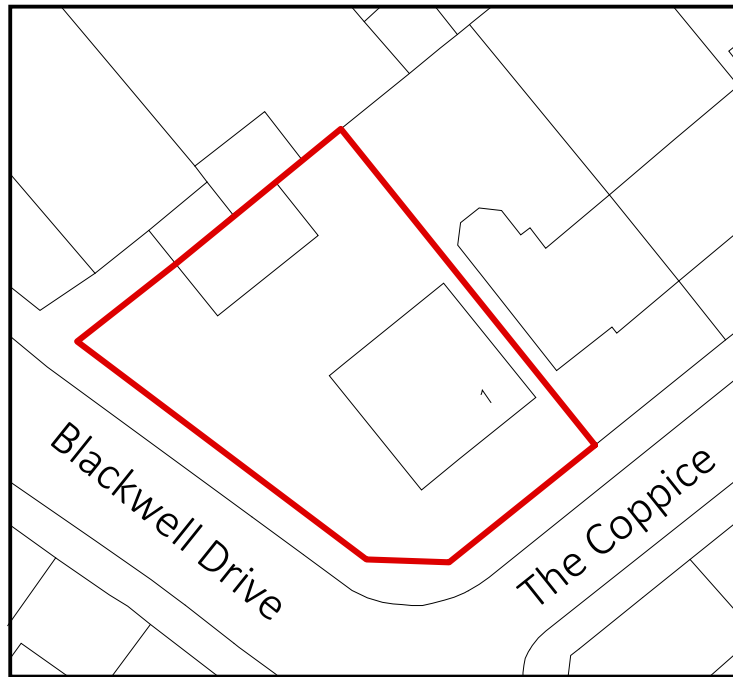

Ordnance Survey (c) Crown Copyright 2022. All rights reserved. Licence number 100022432

Location Plan Scale 1:1250

Existing Block Plan Scale 1:500

Revision	Date	Description	Paper Size	Scale	Construct 360 Ltd, Trading as:		
			A4	1:1250/500	DontMoveExtend.com <small>info@DontMoveExtend.com Tel: 0208 206 0011</small>		
				Revision		1st	
				Oct-22	Drawn By	Checked By	
				RA	AP	Site Address 1 The Coppice Watford WD19 4HR	Location Plan
					Status	Design Stage	Drawing Number OSMAP