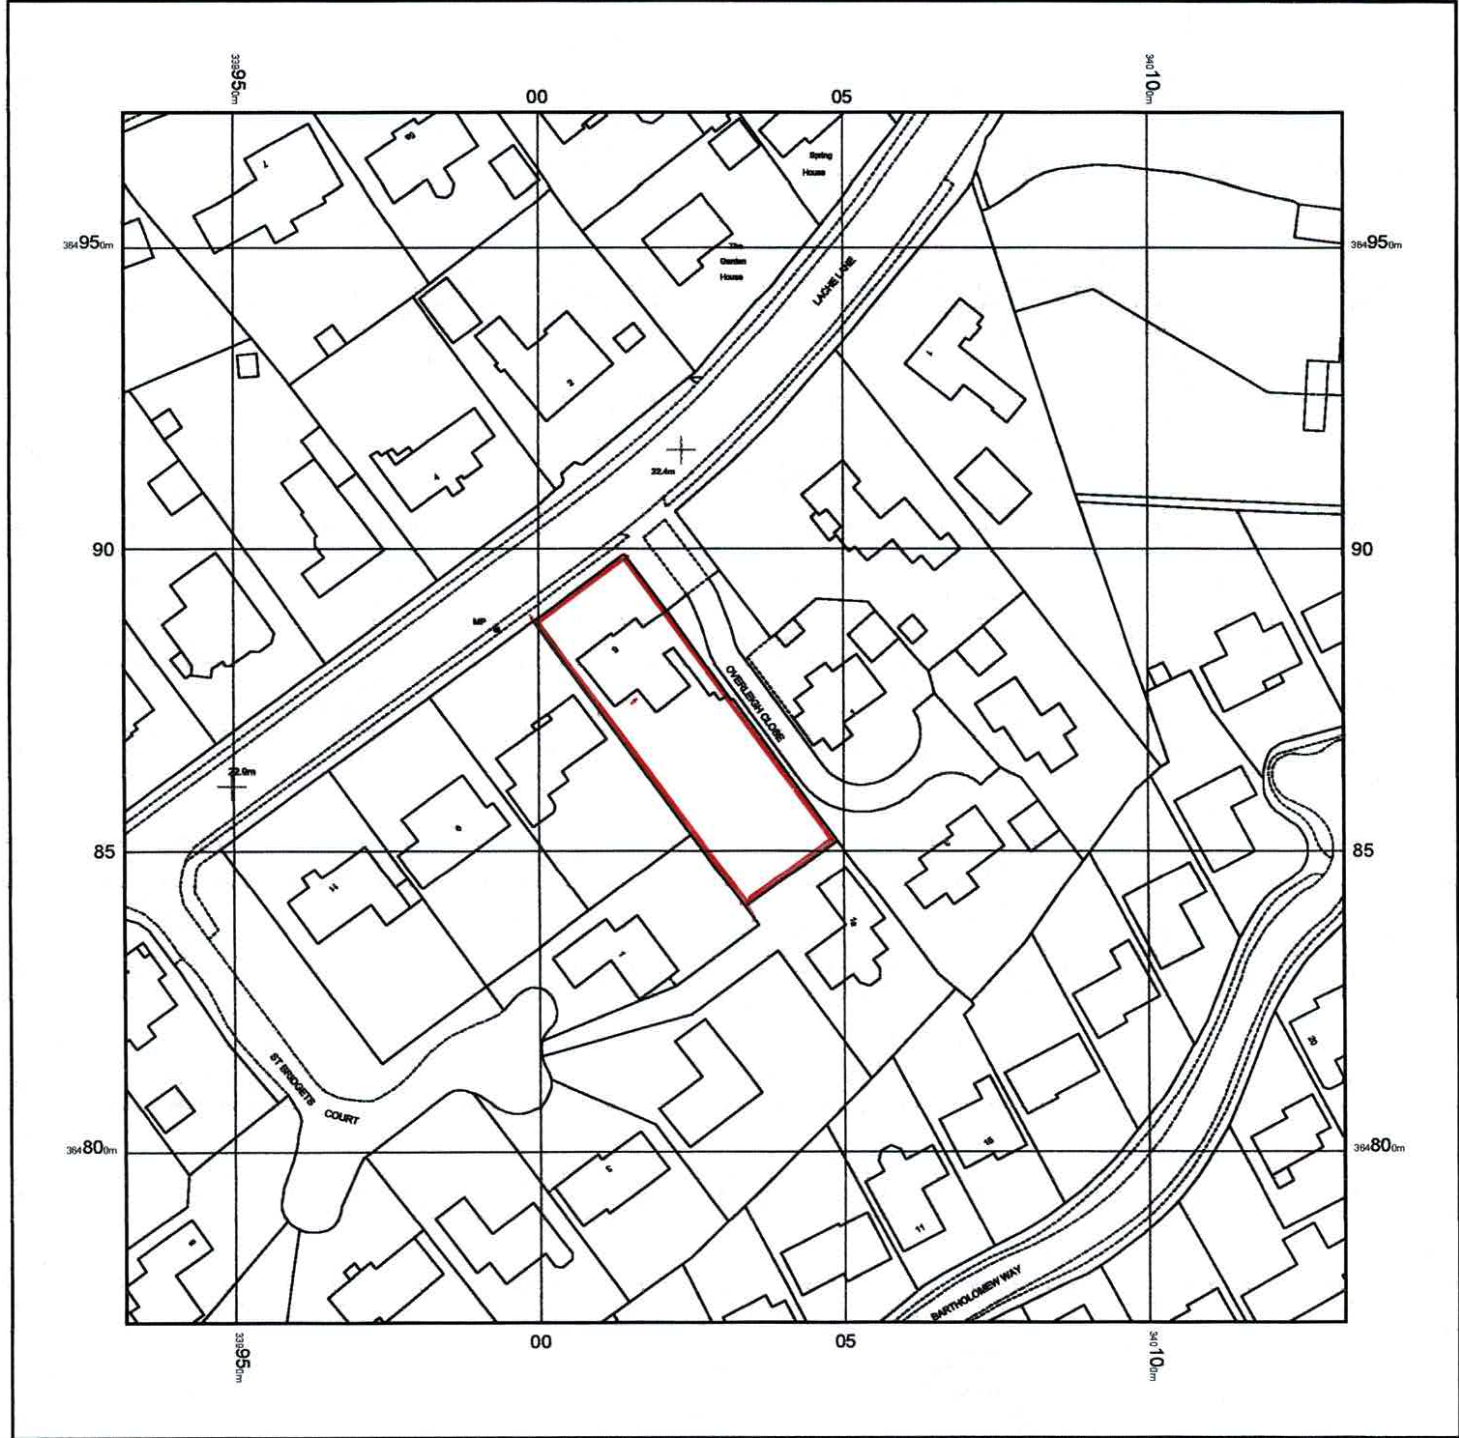

5, LACHE LANE, CHESTER, CH4 7LP

Supplied by: www.ukmapcentre.com
Serial No: 275094
Centre Coordinates: 340032,364872
Production Date: 13/11/2023 09:10:41

© Crown copyright and database rights 2023 Ordnance Survey 100048957. The representation of road, track or path is no evidence of a boundary or right of way. The representation of features as lines is no evidence of a property boundary.

0m 1cm = 12.5m 62.5m
Scale 1:1250