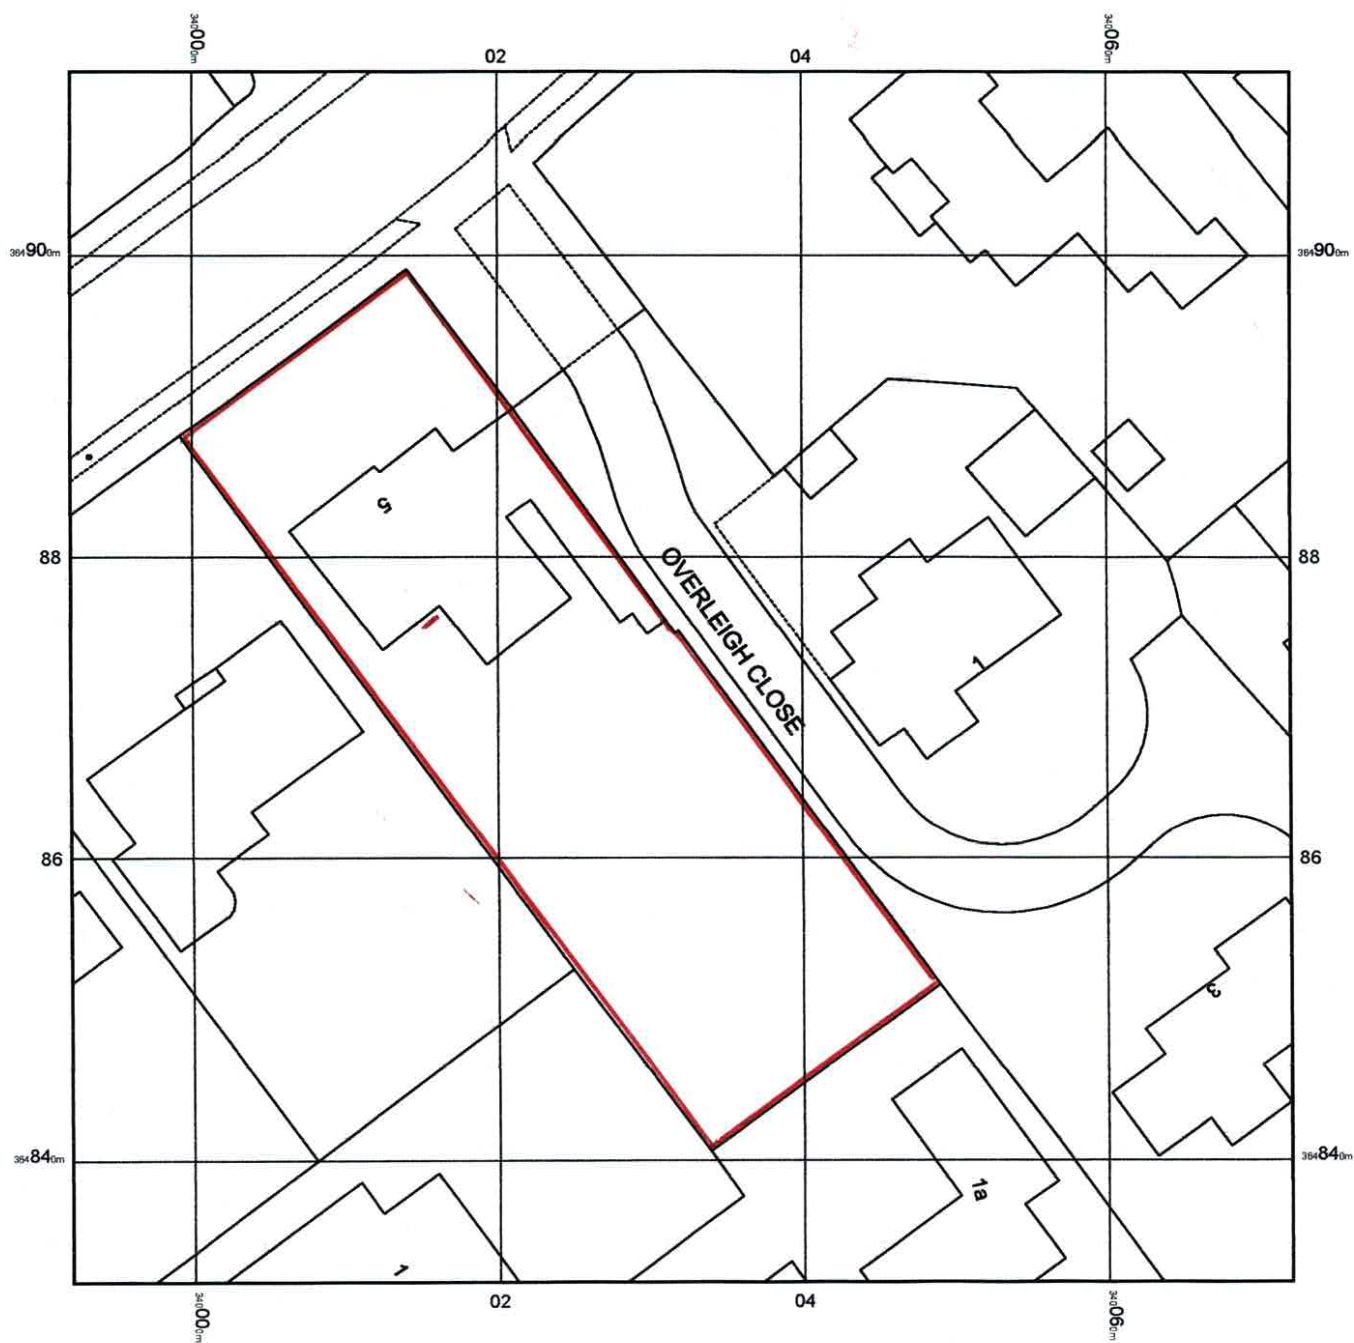

5, LACHE LANE, CHESTER, CH4 7LP

Supplied by: [www.ukmapcentre.com](http://www.ukmapcentre.com)  
Serial No: 275093  
Centre Coordinates: 340032,364872  
Production Date: 13/11/2023 09:10:38

© Crown copyright and database rights 2023 Ordnance Survey 100048957. The representation of road, track or path is no evidence of a boundary or right of way. The representation of features as lines is no evidence of a property boundary.

0m 1cm = 5m 25m  
**Scale 1:500**