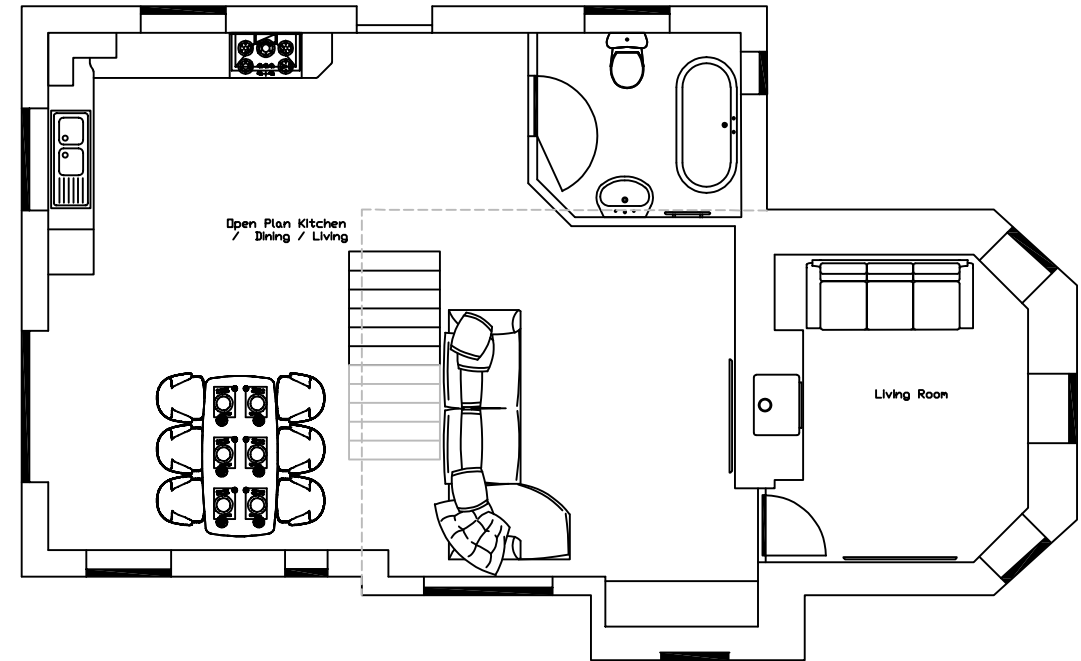

Drafted by Reuben Wrisdale (BEng)
 Refer to Dimensions
 Do Not Scale Drawing

TITLE
Refurbishment of existing house, and erection 2 Storey Extension. Llwyntidman Lodge, Maesbrook, SY10 8QB

SCALE	PAPER SIZE	DATE	DRAWING	CLIENT	DWG No.
1/100	A3	Oct 23	Proposed Plans	Mr R Wrisdale	010