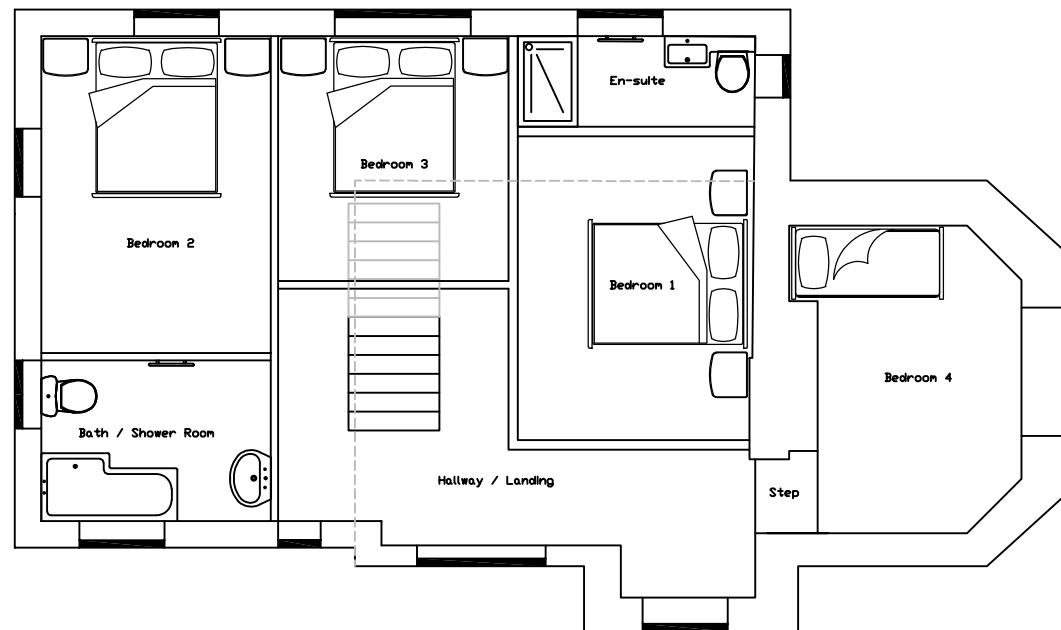

Drafted by Reuben Wrisdale (BEng)
 Refer to Dimensions
 Do Not Scale Drawing

TITLE
Refurbishment of existing house, and erection 2 Storey Extension. Llwyntidman Lodge, Maesbrook, SY10 8QB

SCALE	PAPER SIZE	DATE	DRAWING	CLIENT	DWG No.
1/100	A3	Oct 23	Proposed Plans	Mr R Wrisdale	010