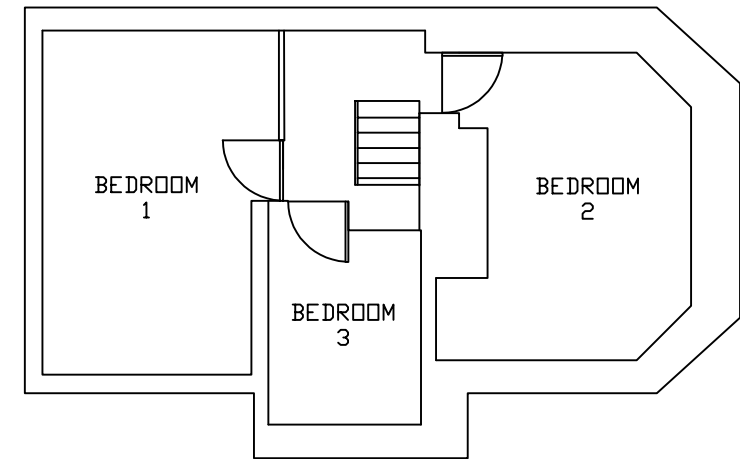

Drafted by Reuben Wrisdale (BEng)
Refer to Dimensions
Do Not Scale Drawing

TITLE
Refurbishment of existing house, and erection 2 Storey Extension. Llwyntidman Lodge, Maesbrook, SY10 8QB

SCALE	PAPER SIZE	DATE	DRAWING	CLIENT	DWG No.
1/100	A3	Oct 23	Existing Plans	Mr R Wrisdale	003