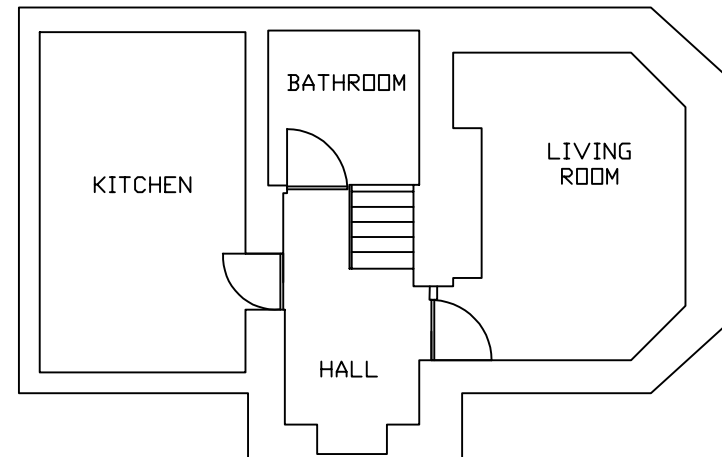

Drafted by Reuben Wrisdale (BEng)
Refer to Dimensions
Do Not Scale Drawing

TITLE
Refurbishment of existing house, and erection 2 Storey Extension. Llwyntidman Lodge, Maesbrook, SY10 8QB

SCALE	PAPER SIZE	DATE	DRAWING	CLIENT	DWG No.
1/100	A3	Oct 23	Existing Plans	Mr R Wrisdale	003