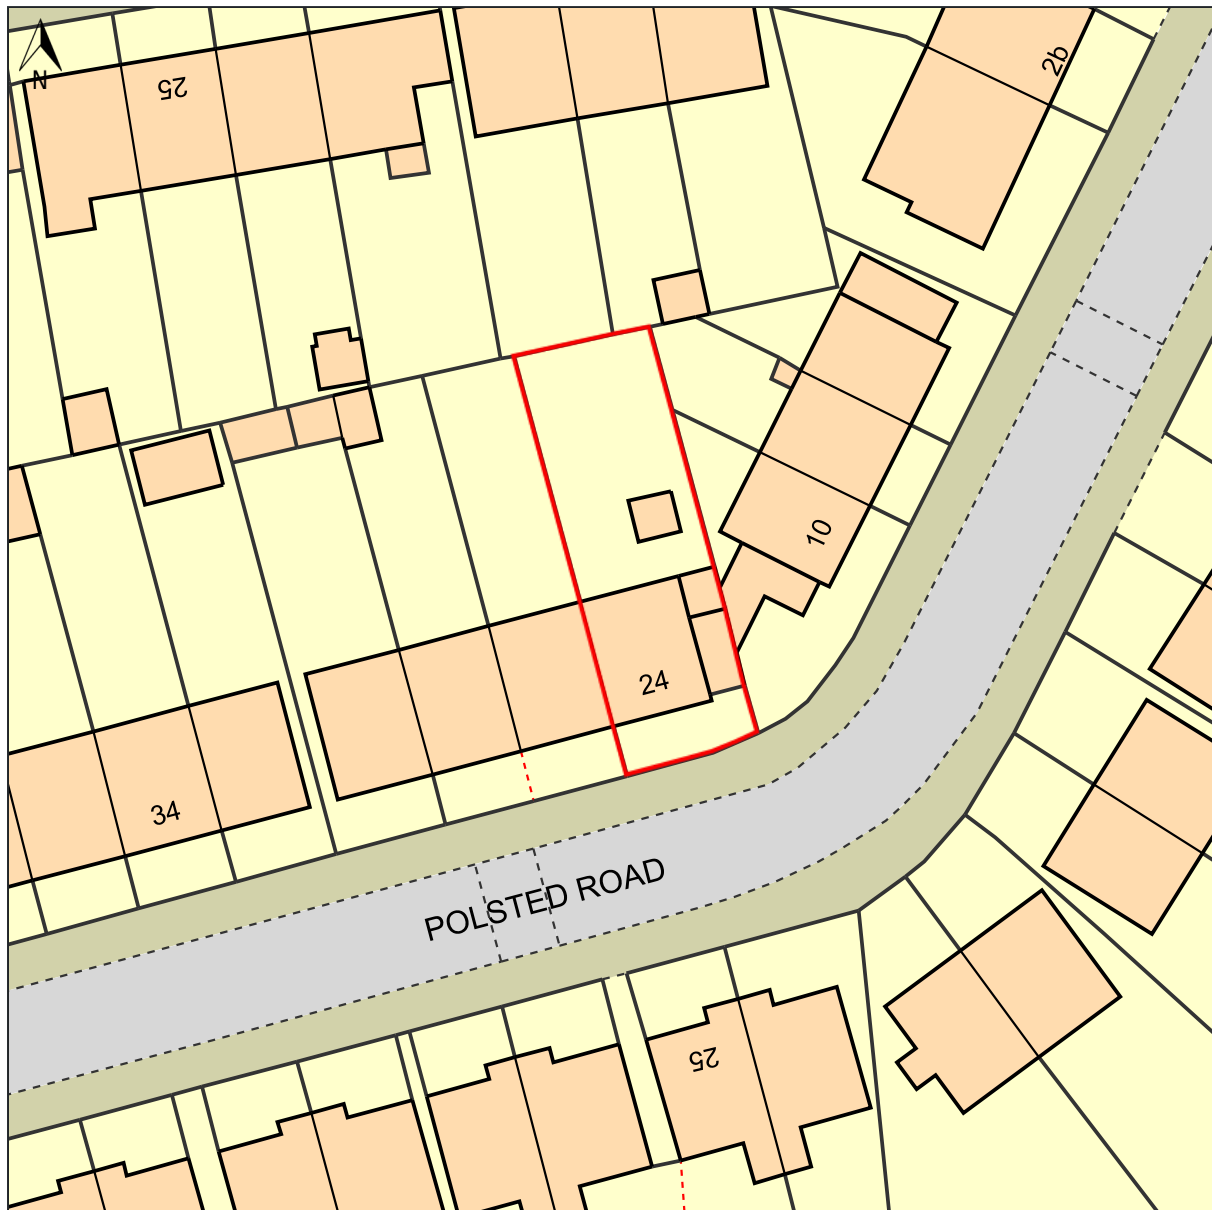

24, POLSTED ROAD, LONDON, LEWISHAM, SE6 4YQ

UPRN: 100021996827

HMLR Title No: SGL362636

© Crown copyright and database rights, 2023. Ordnance Survey
0100031673 Created using Plans by Emapsite

0m 5m 10m 15m 20m 25m 30m 35m 40m

Scale: 1:500

Paper Size: A4

Notes: