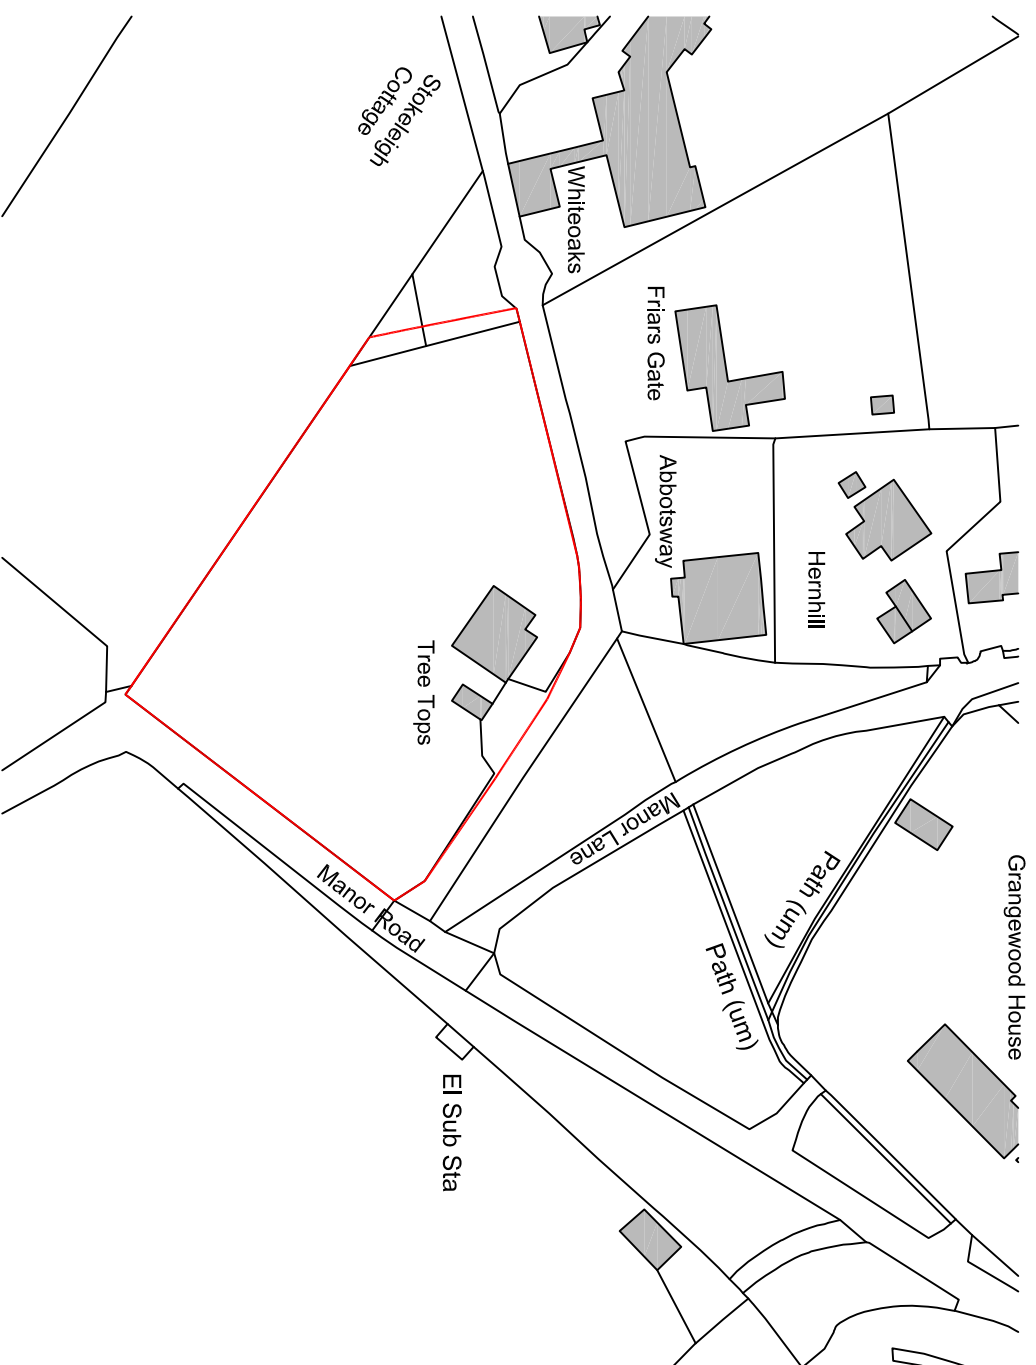

Note:

Copyright is retained by Big Picture Design.

Legend

CLIENT:
West End Investments

PROJECT:
Tree Tops, Manor Road, Abbots Leigh
Bristol

DRAWING TITLE:
Site Location Plan

SCALE: **DATE:** **DRAWN:**
1:1250@A3 10/11/2023 JNM
DRAWING NUMBER: **REVISION:**
13234/201