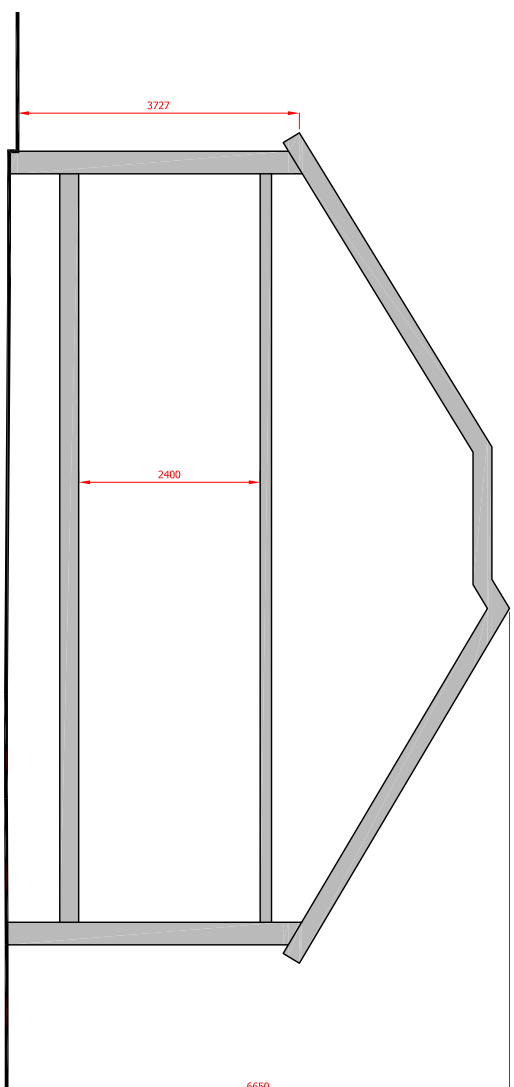

Note:

Copyright is retained by Big Picture Design.

- Legend
- Existing wall
 - Proposed wall

**BIG
PICTURE
DESIGN**

CLIENT:
West End Investments

PROJECT:
Tree Tops, Manor Road, Abbots Leigh
Bristol

DRAWING TITLE:
Existing & Proposed Sections

SCALE: **DATE:** **DRAWN:**
1:100@A3 10/11/2023 JNM
DRAWING NUMBER: **REVISION:**
13234/207