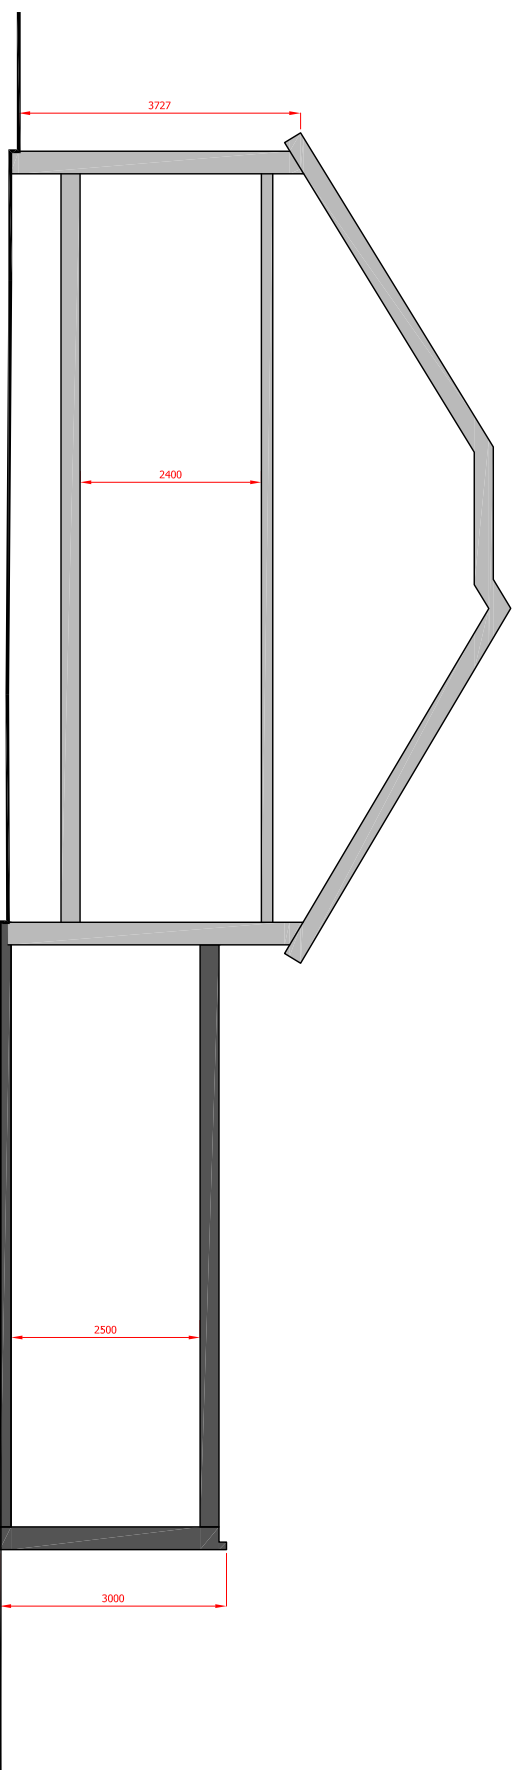

Note:

Copyright is retained by Big Picture Design.

- Legend
- Existing wall
 - Proposed wall

**BIG
PICTURE
DESIGN**

CLIENT:
West End Investments

PROJECT:
Tree Tops, Manor Road, Abbots Leigh
Bristol

DRAWING TITLE:
Existing & Proposed Sections

SCALE: **DATE:** **DRAWN:**
1:100@A3 10/11/2023 JNM
DRAWING NUMBER: **REVISION:**
13234/207