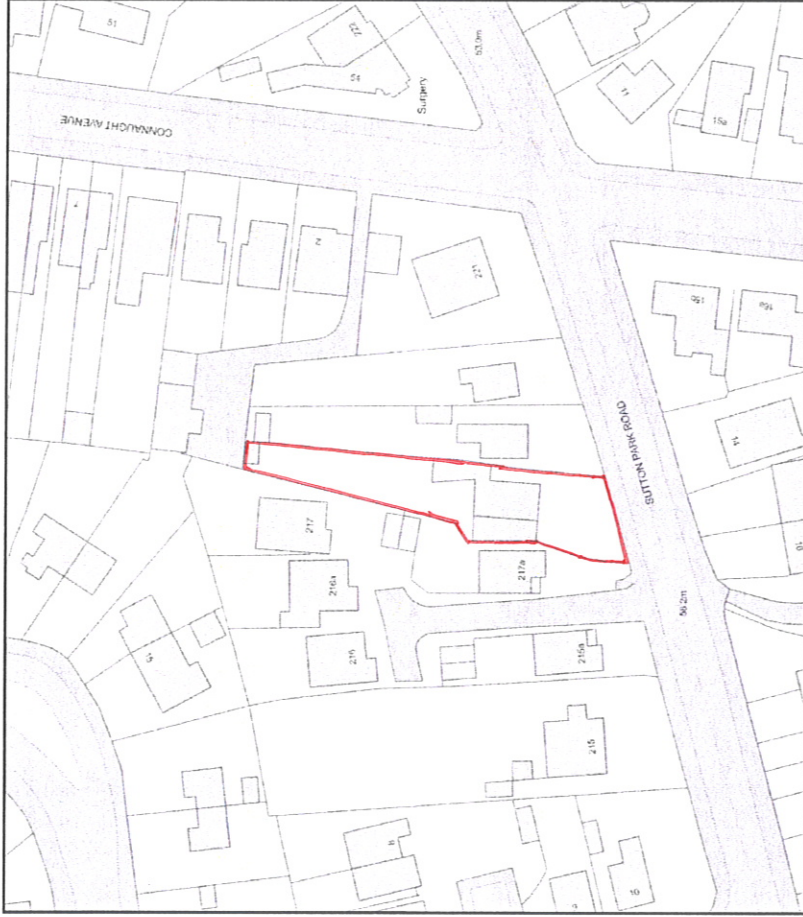

218 Sutton Park Road Kidderminster DY11 6LD

Plan Produced for: Mr & Mrs Bater

Date Produced: 29 Jul 2019

Plan Number/Project ID: TQRQM19210091356816

Scale: 1:1250 @ A4