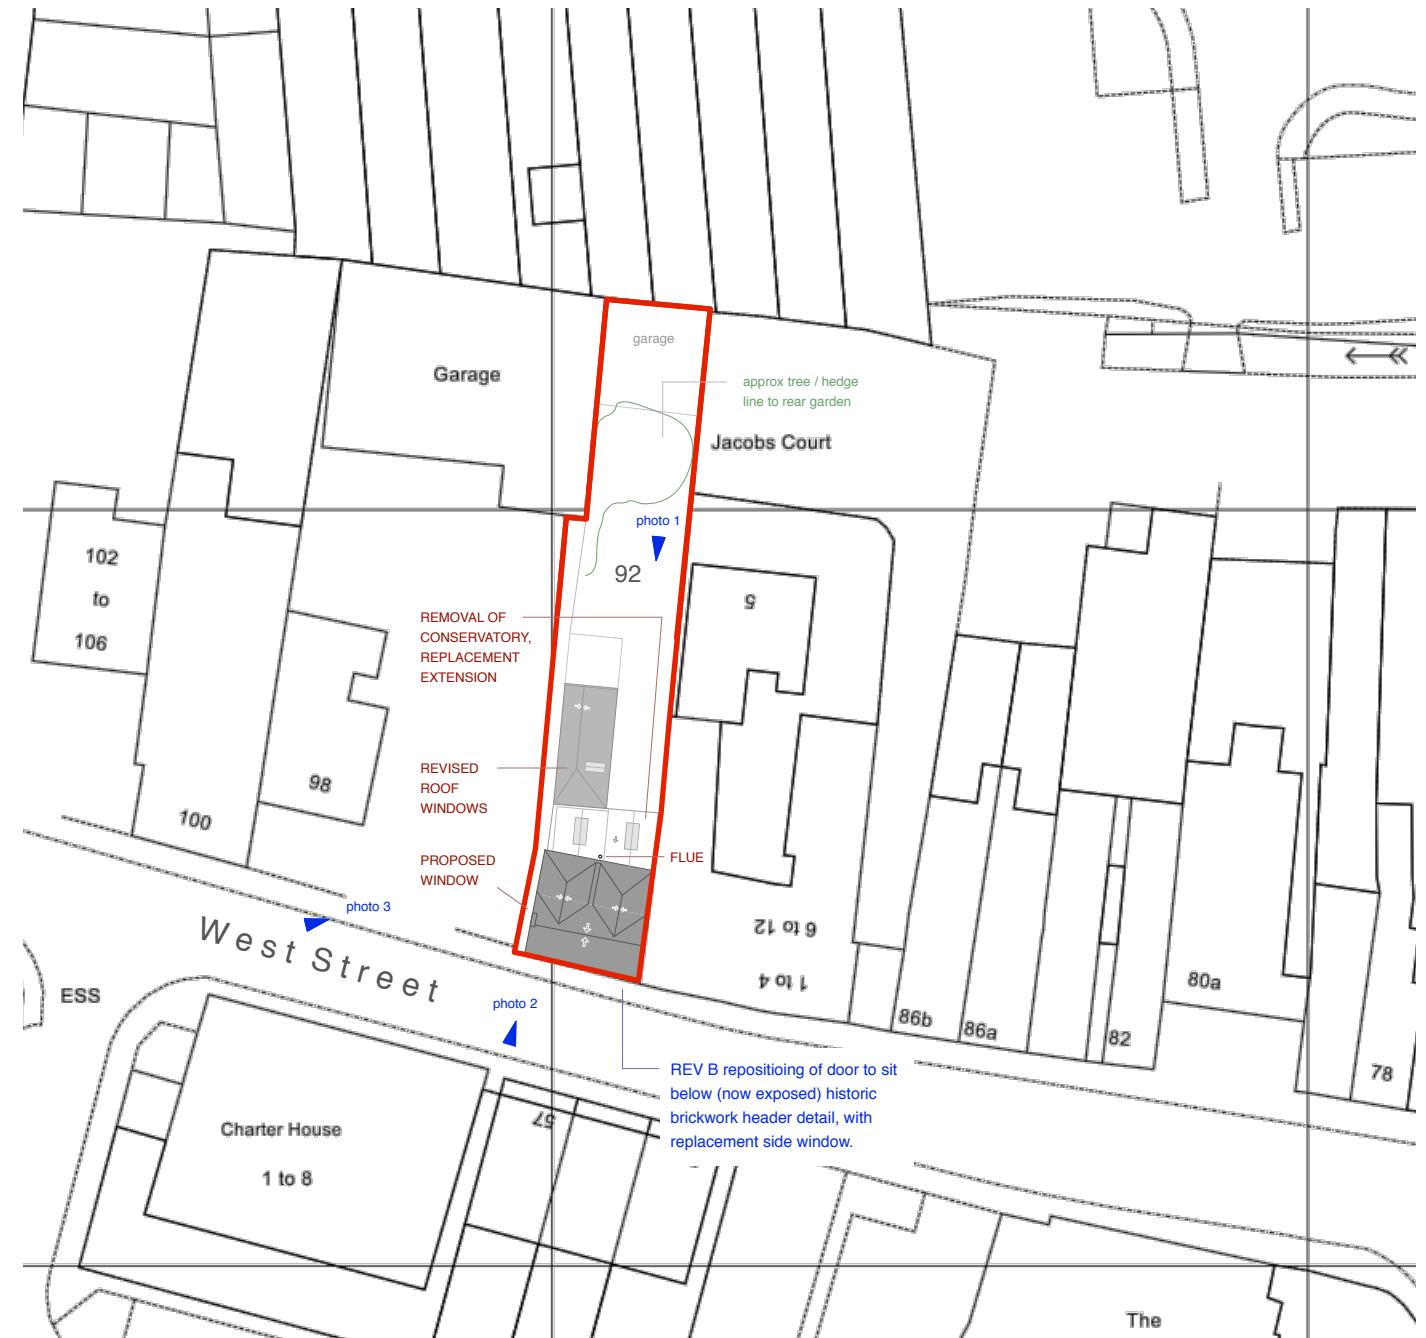

**92 West Street, Havant, PO9 1LN**

Supplied by: [www.ukmapcentre.com](http://www.ukmapcentre.com)  
 Serial No: 257431  
 Centre Coordinates: 471451,106325  
 Production Date: 06/02/2023 08:57:44

© Crown copyright and database rights 2023 Ordnance Survey 100048957. The representation of road, track or path is no evidence of a boundary or right of way. The representation of features as lines is no evidence of a property boundary.

005 Location Plan at 1:1250 scale

06 03 23

REV B - 14 11 23 - FENESTRATION DETAILS

Proposed Site Plan at 1:500 scale