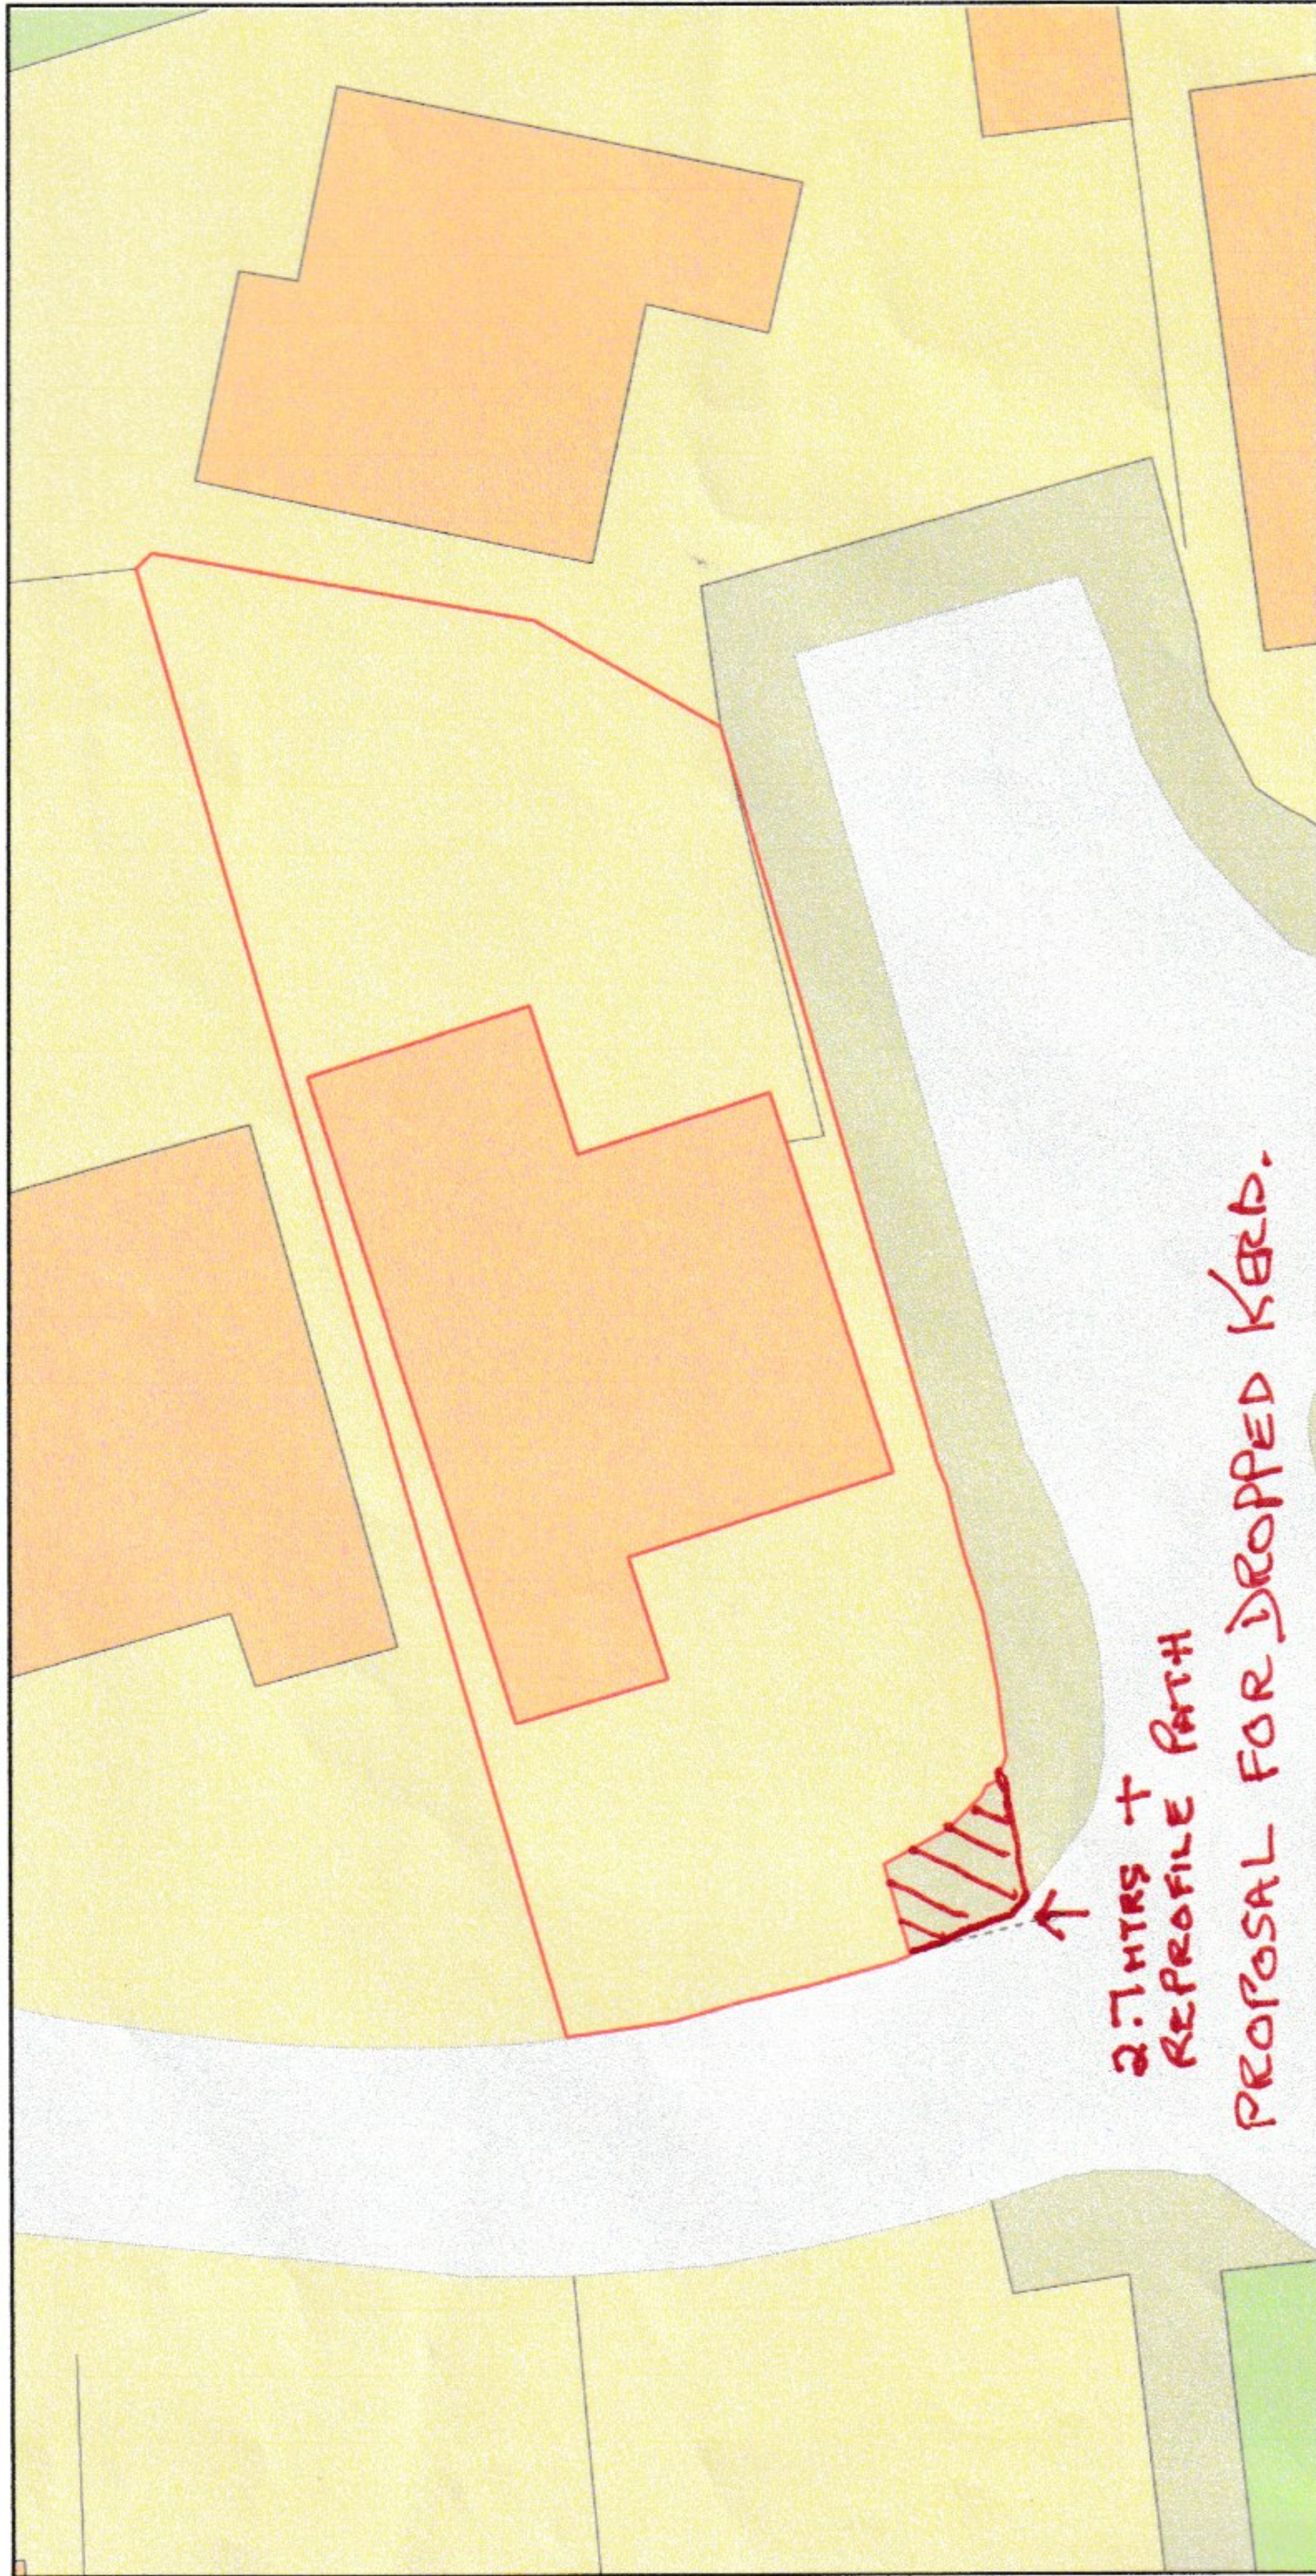

# Dropped Kerb

Plan Produced for: Richard Morey

Date Produced: 10 Sep 2023

Plan Reference Number: TQRQM23253142951809

Scale: 1:200 @ A4

© Crown copyright and database rights 2023 OS 100042766