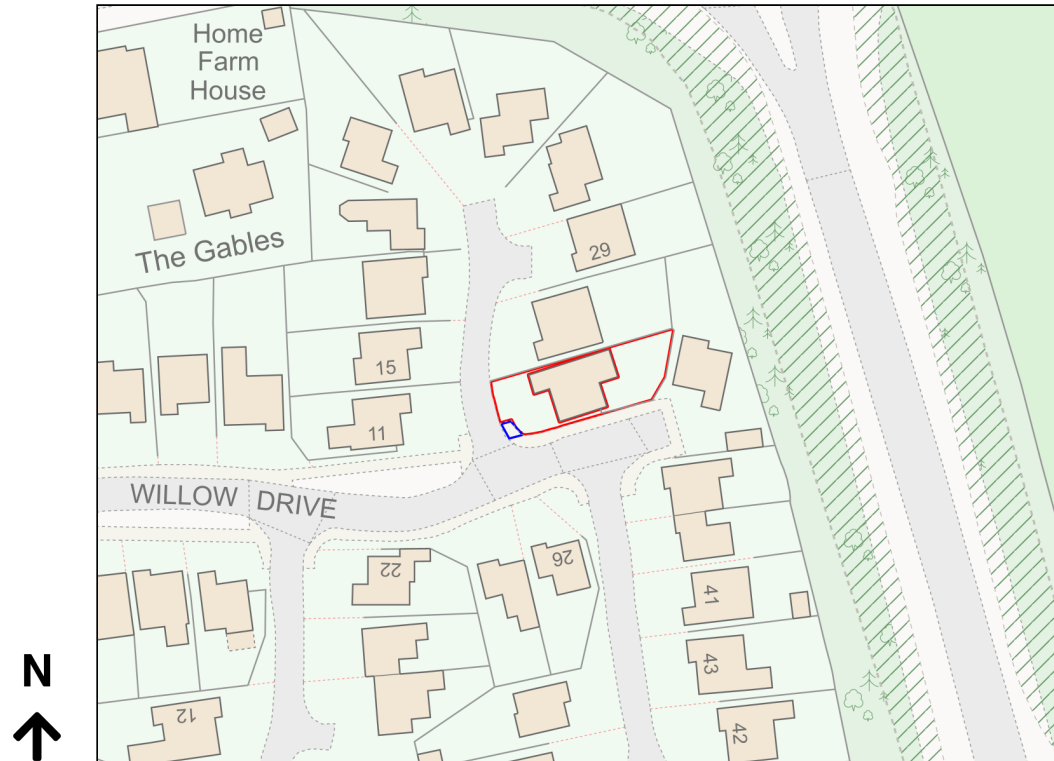

Location Plan

Site Address: 33, Willow Drive, Buckingham, MK18 7JH

Date Produced: 24-Nov-2023

Scale: 1:1250 @A4

Planning Portal Reference: PP-12629000v1