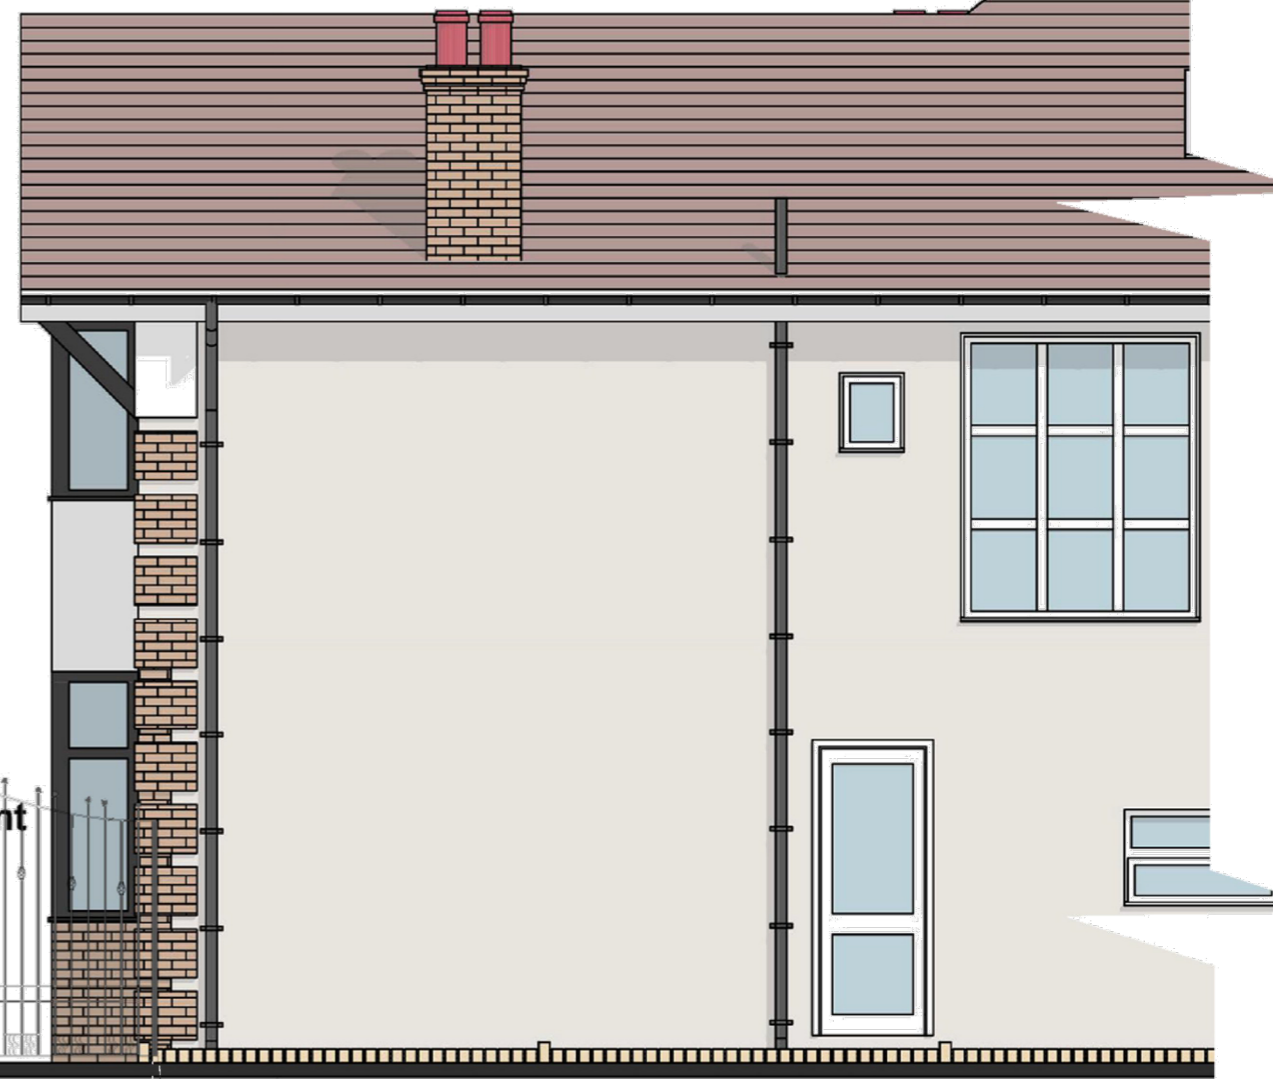

Front

Existing North West Facing Elevation Elevation

Front

Proposed North West Facing Elevation Elevation

119 Friern Barnet Lane N20 0XZ