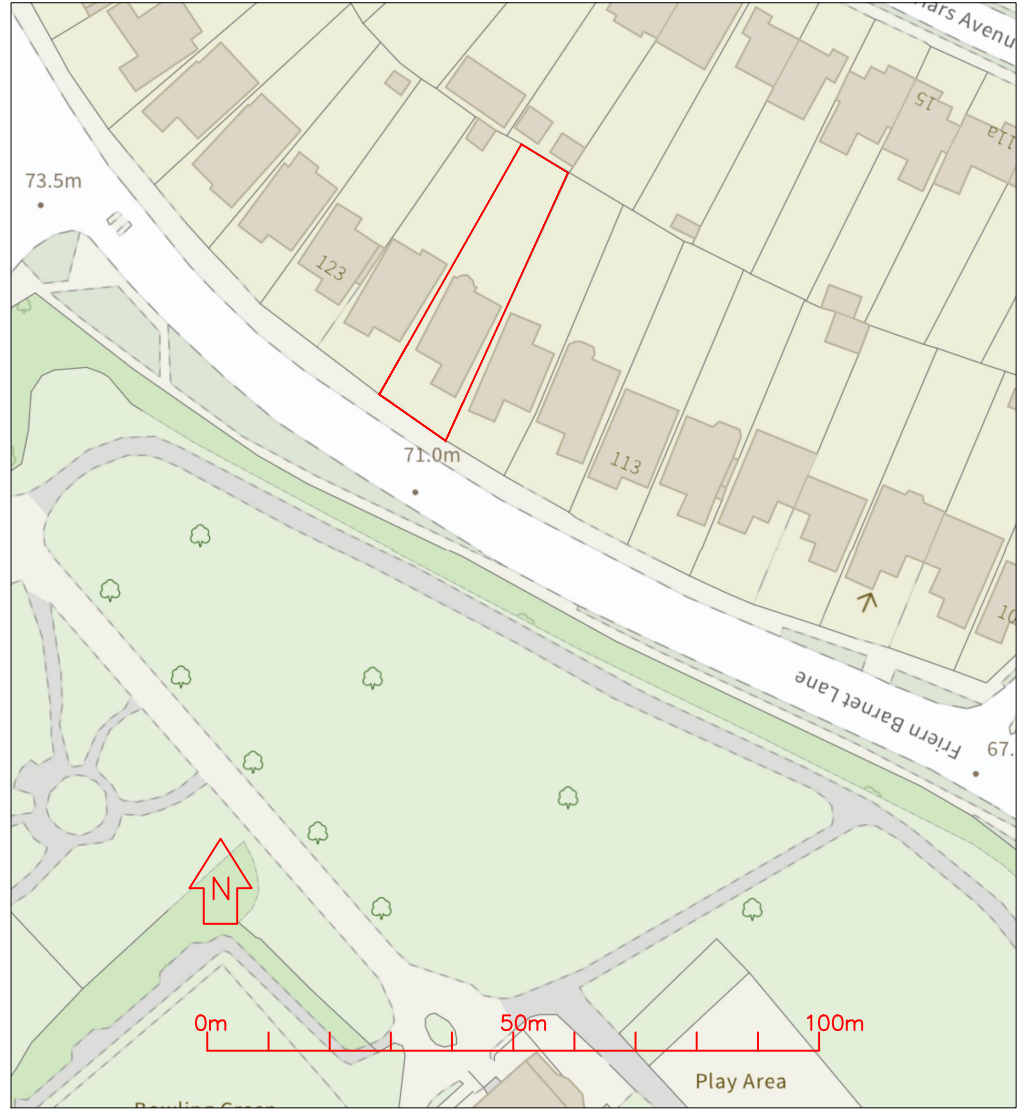

Site Plan-1:1250

SCALE : 1:1250@A3

Site Plan-1:500

SCALE : 1:500@A3

PROPERTY ADDRESS : 119 Friern Barnet Lane, N20 0XZ

Site Plans

DATE : 14/11/2023