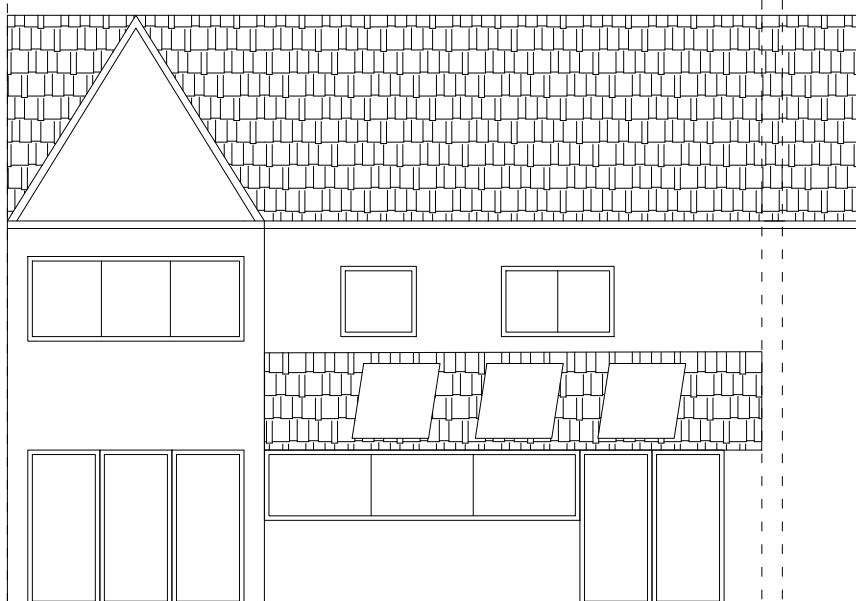

Mr & Mrs Panasiuk
101 Manor Park Drive
Yateley
GU46 6JH

Drawing: 4re
Rear Elevations
Scale 1:100 on A4

1m

Existing
Rear Elevation

Proposed
Rear Elevation