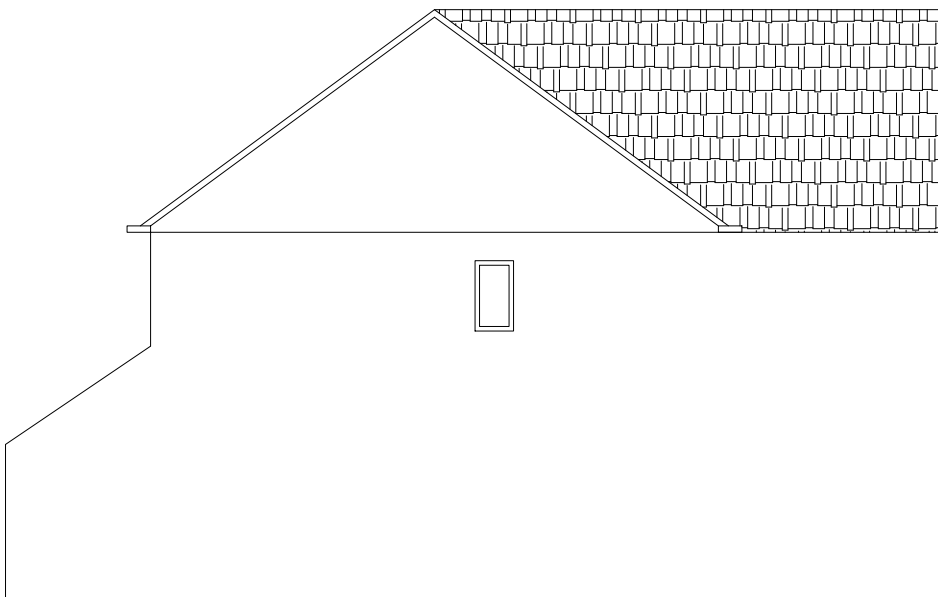

Mr & Mrs Panasiuk
101 Manor Park Drive
Yateley
GU46 6JH

Drawing: 5se
Side Elevations
Scale 1:100 on A4

1m

Existing
Side Elevation

Proposed
Side Elevation