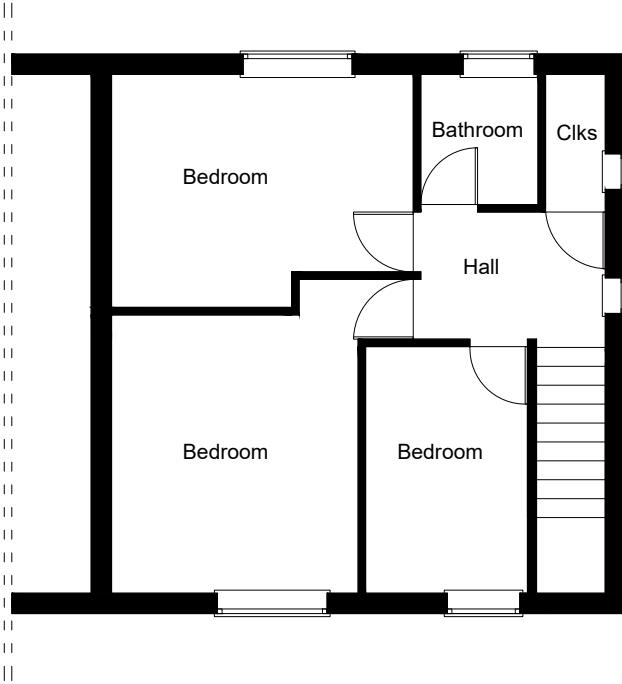

Mr & Mrs Panasiuk  
101 Manor Park Drive  
Yateley  
GU46 6JH

Drawing: 2ff  
First Floor Plans

Scale 1:100 on A4

Existing 1st Floor Plan

Proposed 1st Floor Plan