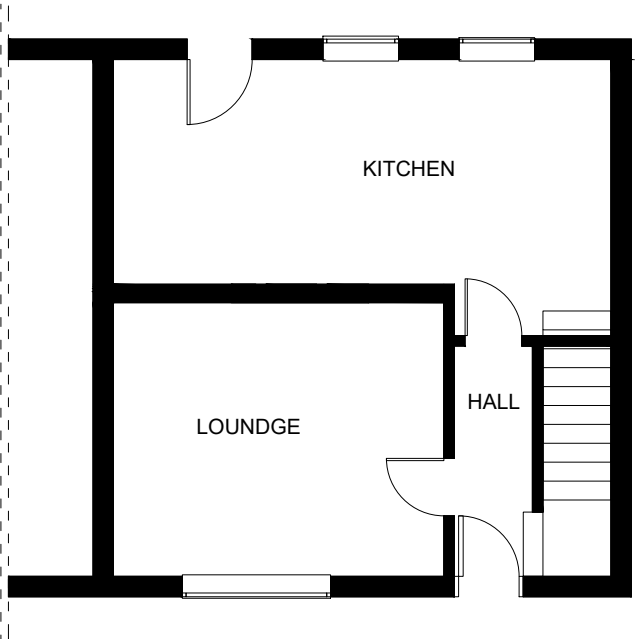

Mr & Mrs Panasiuk
101 Manor Park Drive
Yateley
GU46 6JH

Drawing: 0gf
Ground Floor Plans

Scale 1:100 on A4

1m

Existing ground Floor Plan

Proposed ground Floor Plan