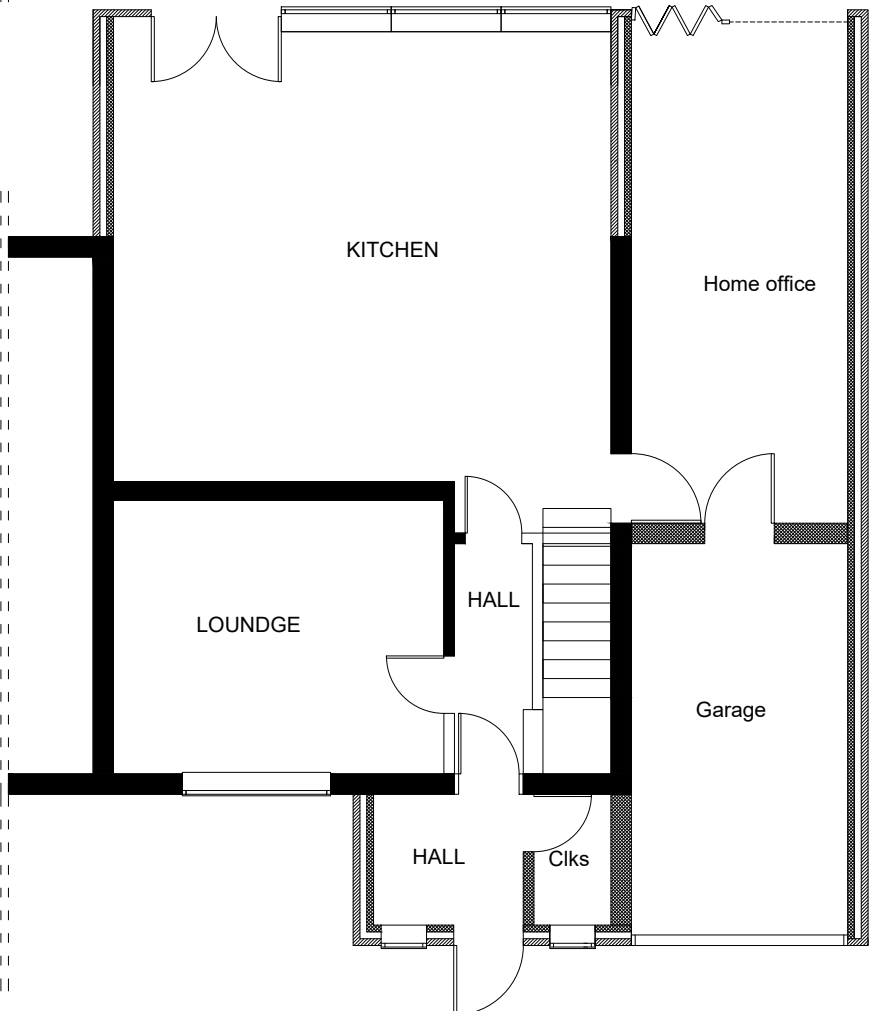

Mr & Mrs Panasiuk
101 Manor Park Drive
Yateley
GU46 6JH

Drawing: 0gf
Ground Floor Plans

Scale 1:100 on A4

1m

Existing ground Floor Plan

Proposed ground Floor Plan