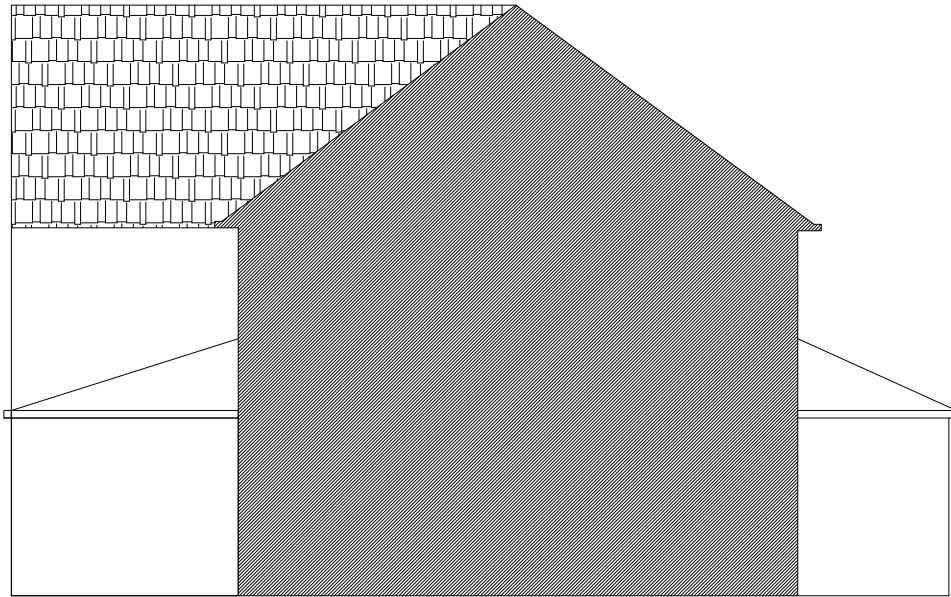

Mr & Mrs Panasiuk  
101 Manor Park Drive  
Yateley  
GU46 6JH

Drawing: 6hse  
Hidden Side Elevations  
Scale 1:100 on A4

1m

Side  
Elevation