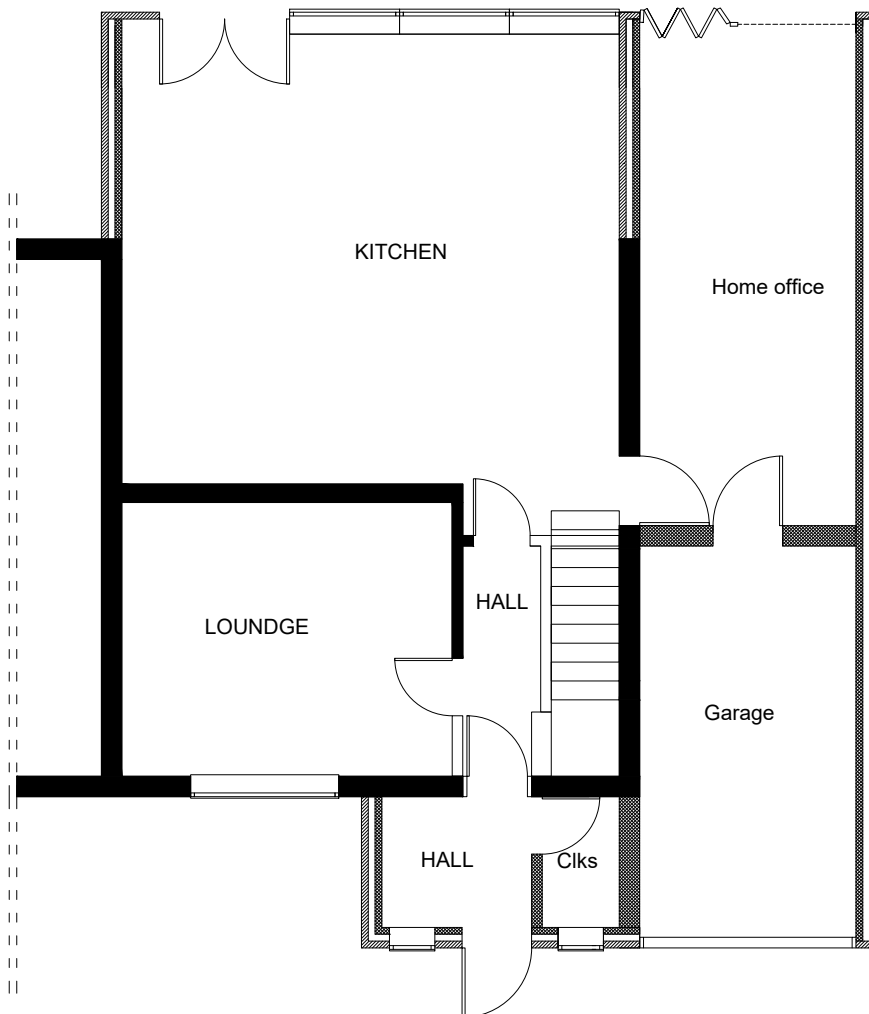

Mr & Mrs Panasiuk
101 Manor Park Drive
Yateley
GU46 6JH

Drawing: 3ssre
Proposed single storey
rear extension
Scale 1:100 on A4

1m

Proposed Single
Storey Rear
Extension