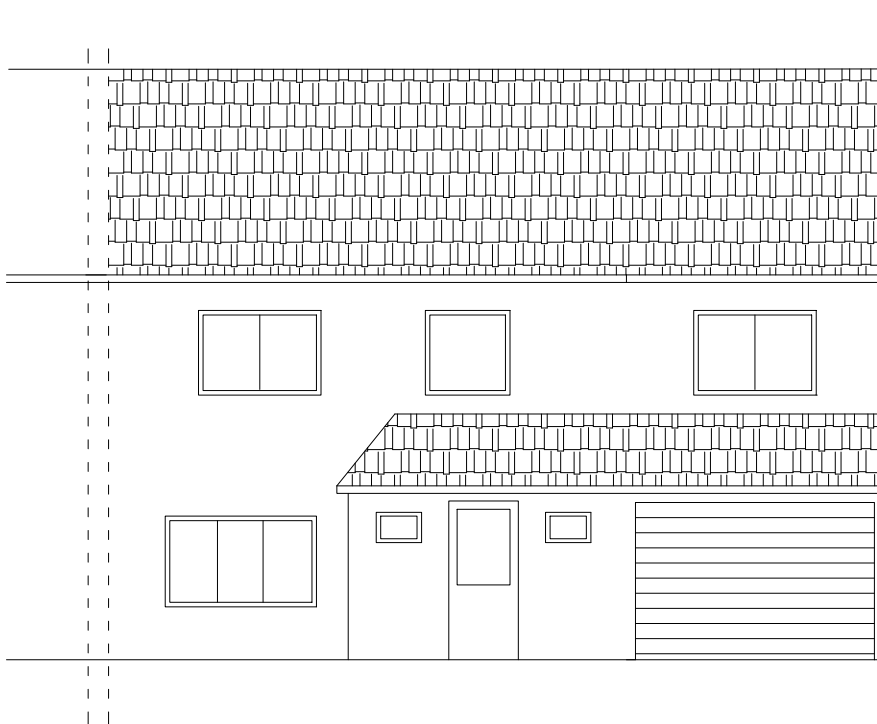

Mr & Mrs Panasiuk
101 Manor Park Drive
Yateley
GU46 6JH

Drawing: 1fe
Front Elevations
Scale 1:100 on A4

1m

Existing
Front Elevation

Proposed
Front Elevation