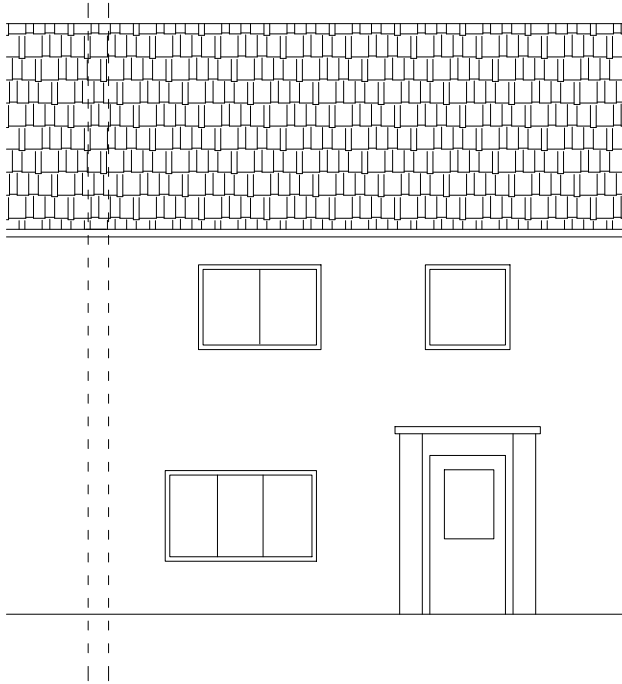

Mr & Mrs Panasiuk
101 Manor Park Drive
Yateley
GU46 6JH

Drawing: 1fe
Front Elevations
Scale 1:100 on A4

1m

Existing
Front Elevation

Proposed
Front Elevation