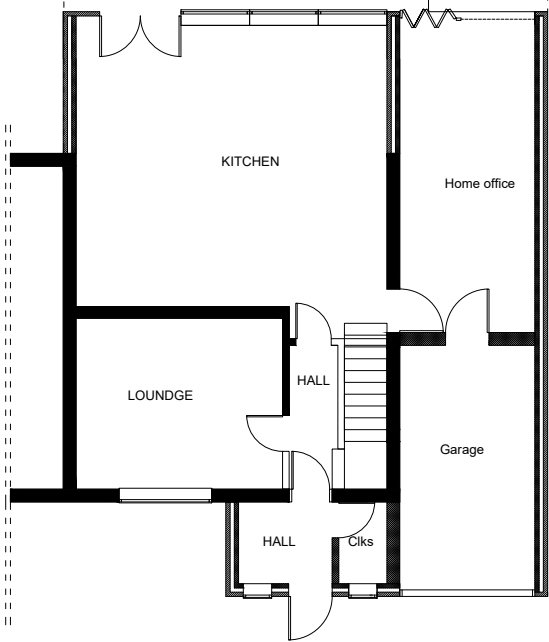

Mr & Mrs Panasiuk
101 Manor Park Drive
Yateley
GU46 6JH

Drawing: 8ptl

Protected tree location

Scale 1:1600 on A4

1m

← protected tree (Chestnut Tree)

Proposed ground Floor Plan