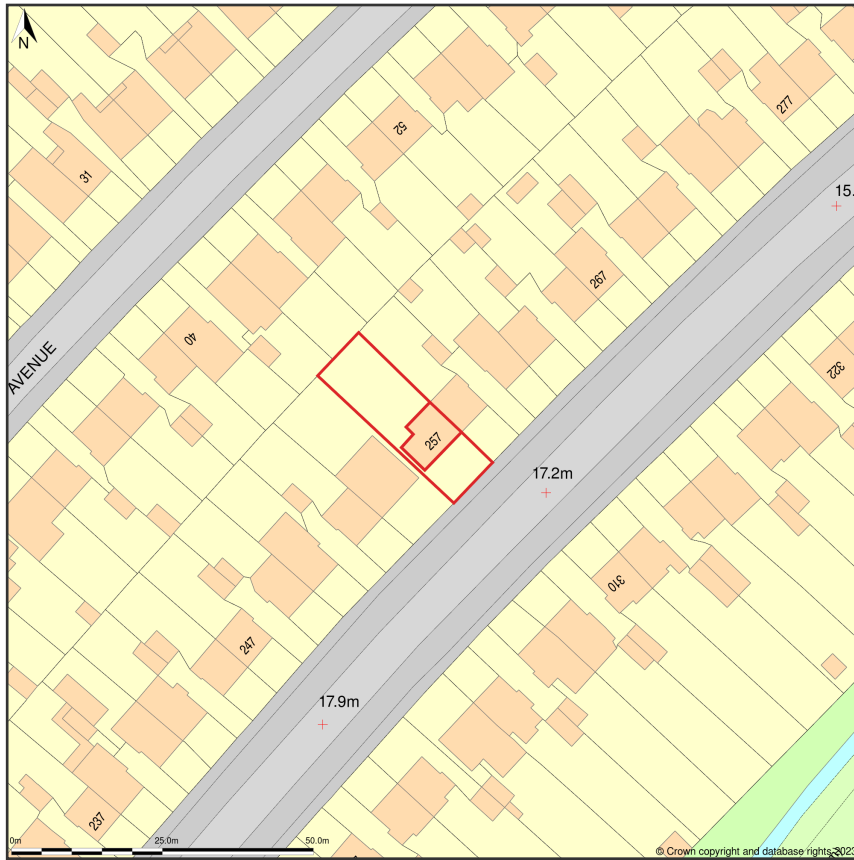

257, Raeburn Avenue, Tolworth, Kingston Upon Thames, KT5 9DF

Location Plan shows area bounded by: 519752.37, 167702.18 519893.79, 167843.61 (at a scale of 1:1250), OSGridRef: TQ19826777. The representation of a road, track or path is no evidence of a right of way. The representation of features as lines is no evidence of a property boundary.

Produced on 29th Jul 2023 from the Ordnance Survey National Geographic Database and incorporating surveyed revision available at this date. Reproduction in whole or part is prohibited without the prior permission of Ordnance Survey. © Crown copyright 2023. Supplied by [www.buyaplan.co.uk](http://www.buyaplan.co.uk) a licensed Ordnance Survey partner (100053143). Unique plan reference: #00837559-CD34E4.