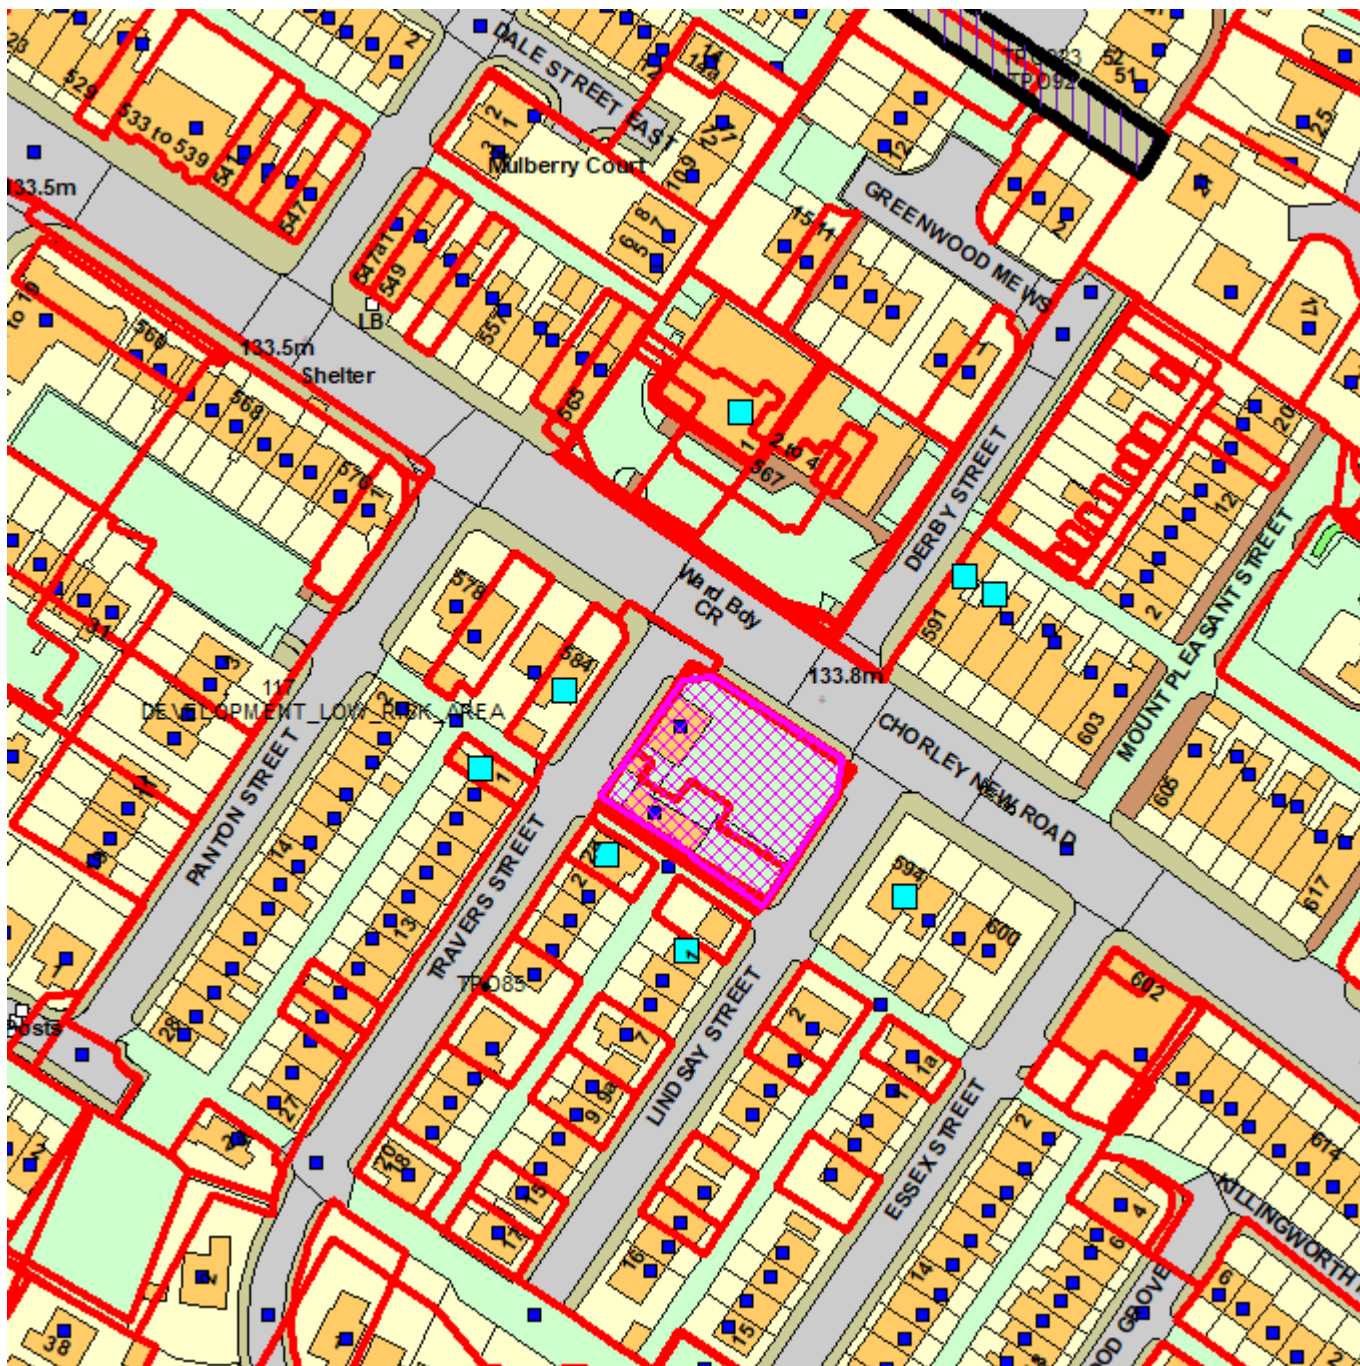

Bolton Council NEIGHBOUR CONSULTATION PLAN

Lesi Carwash, 586 - 592 Chorley New Road, Horwich, Bolton, BL6 6ES

Development & Regeneration Dept
Development Management Section

Town Hall, Bolton, Lancashire, BL1 1RU
Telephone (01204) 333 333

Bolton Council

EC.Aid Case No: **17038/23**

Reproduction from the Ordnance Survey Map with the permission of the Controller of H.M. Stationery Office. Crown Copyright and may lead to prosecution or civil proceedings.

Scale 1:1250