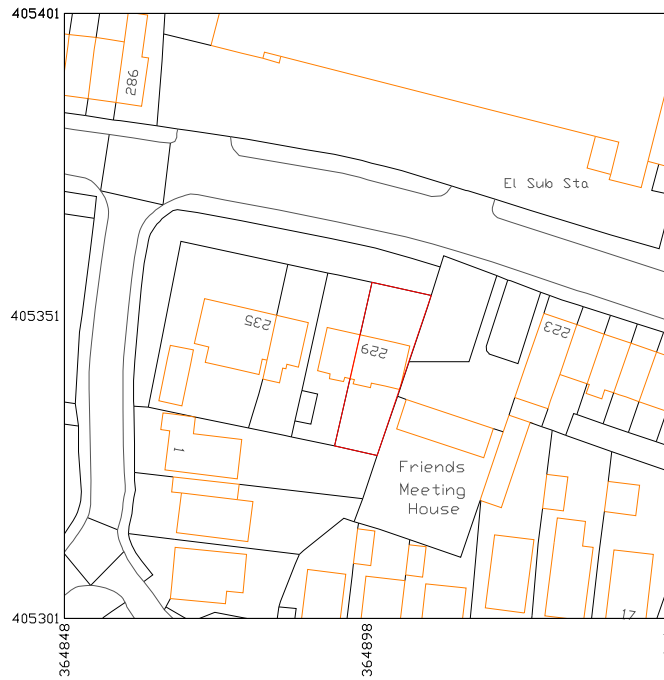

B.Qureshi@bhtplanning.co.uk

SITE: 229 Wigan Road, Bolton, BL5 2AJ

A4/001
DRAWING NO.

D26
PROJECT NO.

28/08/23
DATE.

TITLE: Site Location Plan

1:1250
SCALE AT A4.

BQ
DRAWN.

BQ
CHECKED.

-
REVISION.

AMENDMENTS:			
REV:	DESCRIPTION:	BY:	DATE:
A			

Produced on 23 August 2023 from the Ordnance Survey National Geographic Database and incorporating surveyed revision available at this date.
 Crown copyright and database rights 2023 OS 100054135.
 Supplied by copla ltd trading as UKPlanningMaps.com a licensed Ordnance Survey partner (OS 100054135).