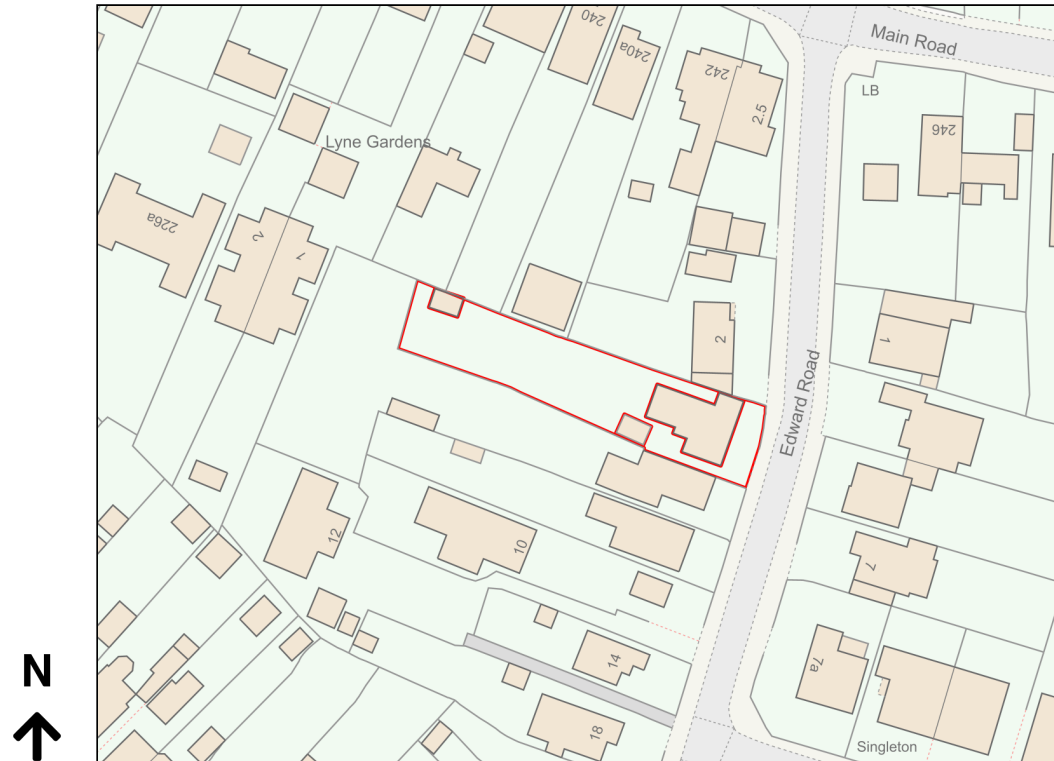

Location Plan

Site Address: 4, Edward Road, Biggin Hill, TN16 3HL

Date Produced: 02-Sep-2023

Scale: 1:1250 @A4

Planning Portal Reference: PP-12428698v1