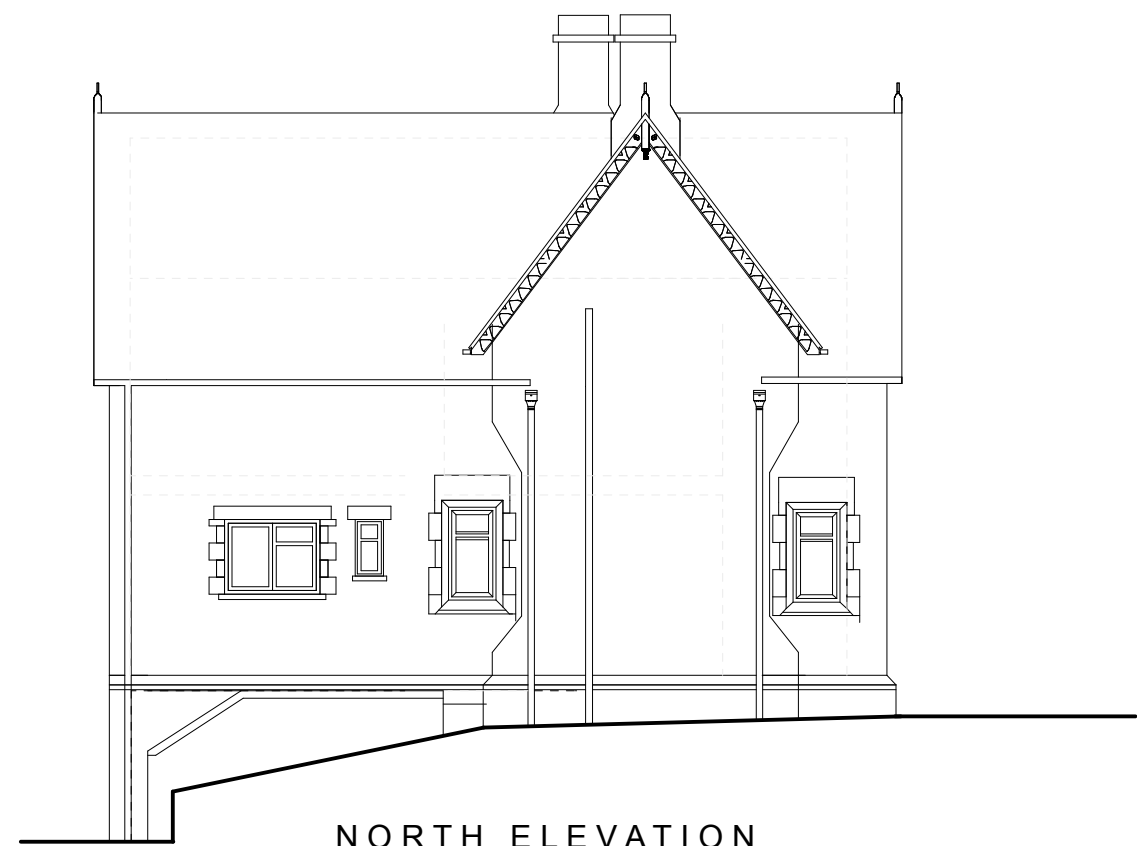

EAST ELEVATION

WEST ELEVATION

SOUTH ELEVATION

NORTH ELEVATION

<b>Roger Gransmore</b> RIBA The Old Chapel . Oakridge Lynch . Stroud . Glos . GL6 7NZ Tel 01285 760700 Email roger@gransmore.co.uk	client <b>Mr and Mrs Measuria</b>	rev	date	notes
	project <b>Ullenwood Lodge, Ullenwood, Cheltenham</b>			
	drg. no.    874/P/10      rev      title    Existing Elevations			
	date      29/07/22      scale    1:100			

PRINTS TO SCALE  
 1:100 @A3 SIZE  
 0      1      2