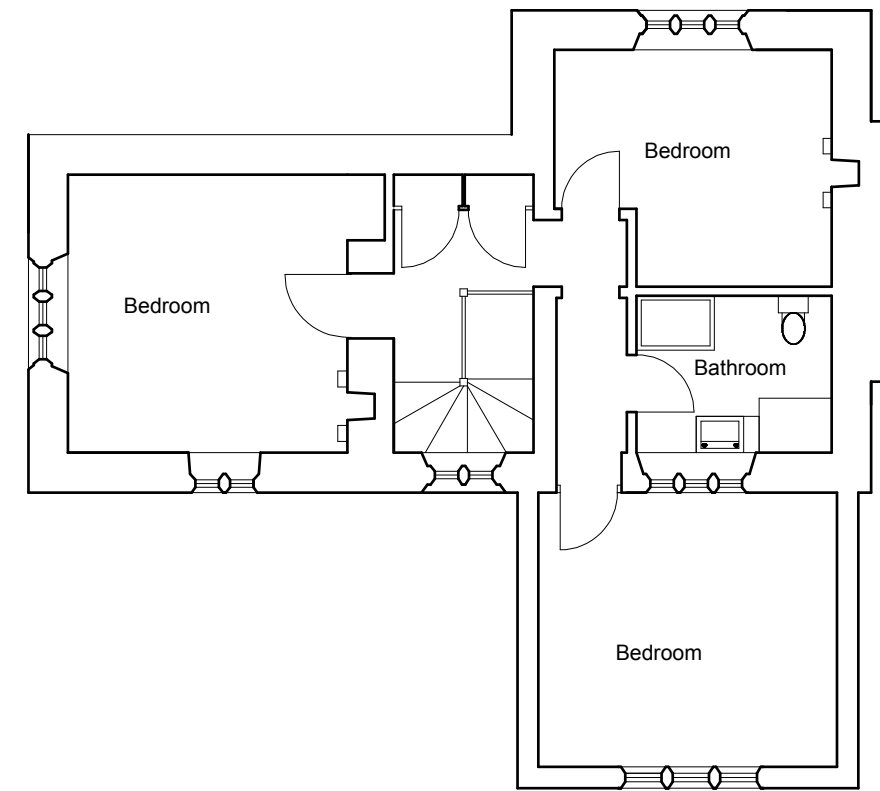

BASEMENT

GROUND FLOOR

FIRST FLOOR

Roger Gransmore RIBA The Old Chapel . Oakridge Lynch . Stroud . Glos . GL6 7NZ Tel 01285 760700 Email roger@gransmore.co.uk	client Mr and Mrs Measuria			rev	date	notes
	project Ullenwood Lodge, Ullenwood, Cheltenham					
	drg. no. 874/P/01 rev title Existing Floor Plans					
	date 29/07/22 scale 1:100					

PRINTS TO SCALE
 1:100 @A3 SIZE
 0 1 2