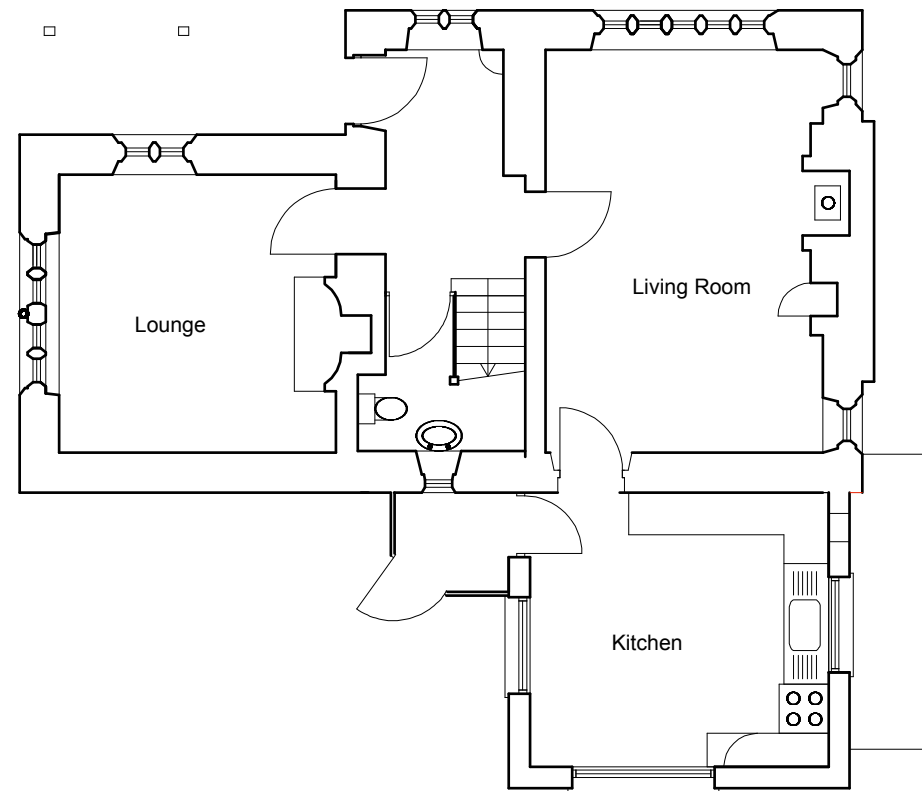

BASEMENT

GROUND FLOOR

FIRST FLOOR

Roger Gransmore RIBA The Old Chapel . Oakridge Lynch . Stroud . Glos . GL6 7NZ Tel 01285 760700 Email roger@gransmore.co.uk	client Mr and Mrs Measuria			rev	date	notes
	project Ullenwood Lodge, Ullenwood, Cheltenham					
	drg. no. 874/P/01 rev title Existing Floor Plans					
	date 29/07/22 scale 1:100					

PRINTS TO SCALE
 1:100 @A3 SIZE
 0 1 2