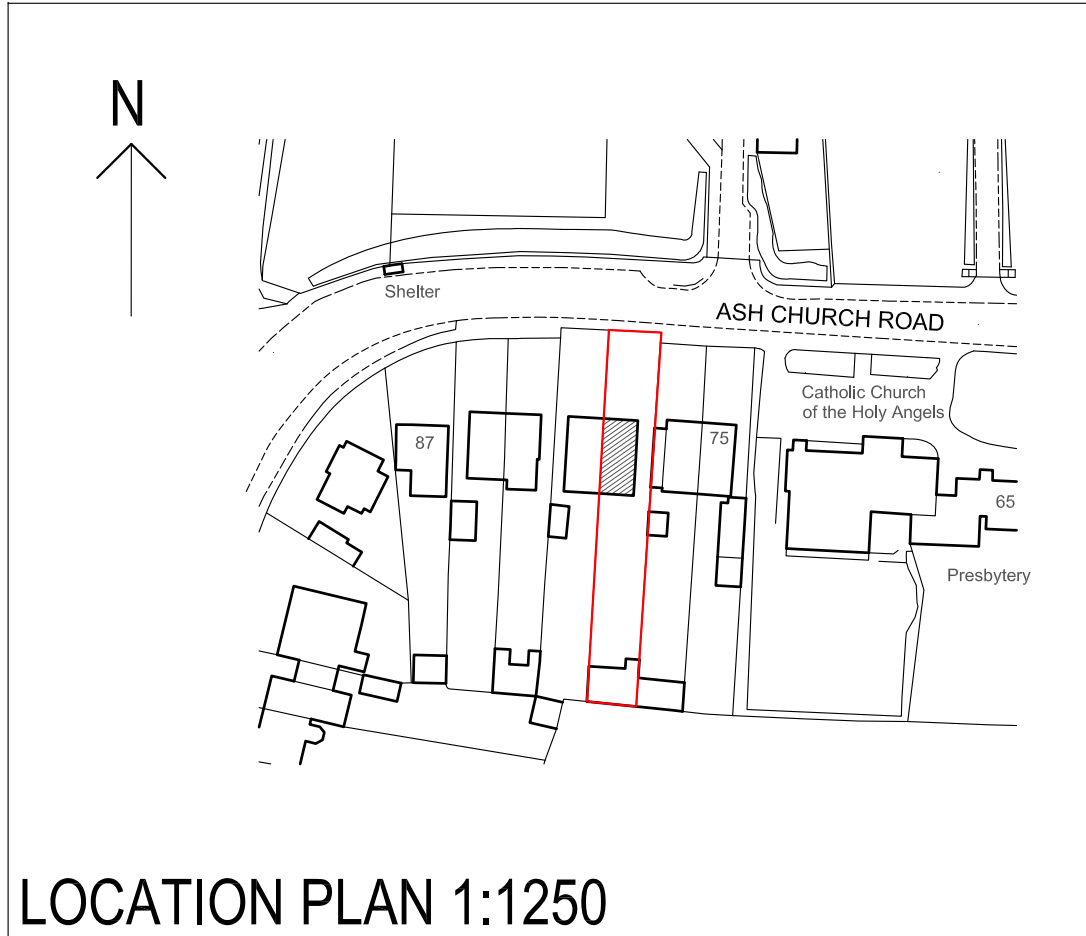

79 ASH CHURCH ROAD, ASH, ALDERSHOT GU12 6LU

Ordnance Survey, (c) Crown Copyright 2023. All rights reserved. Licence number 100022432

Sheet Size - A4