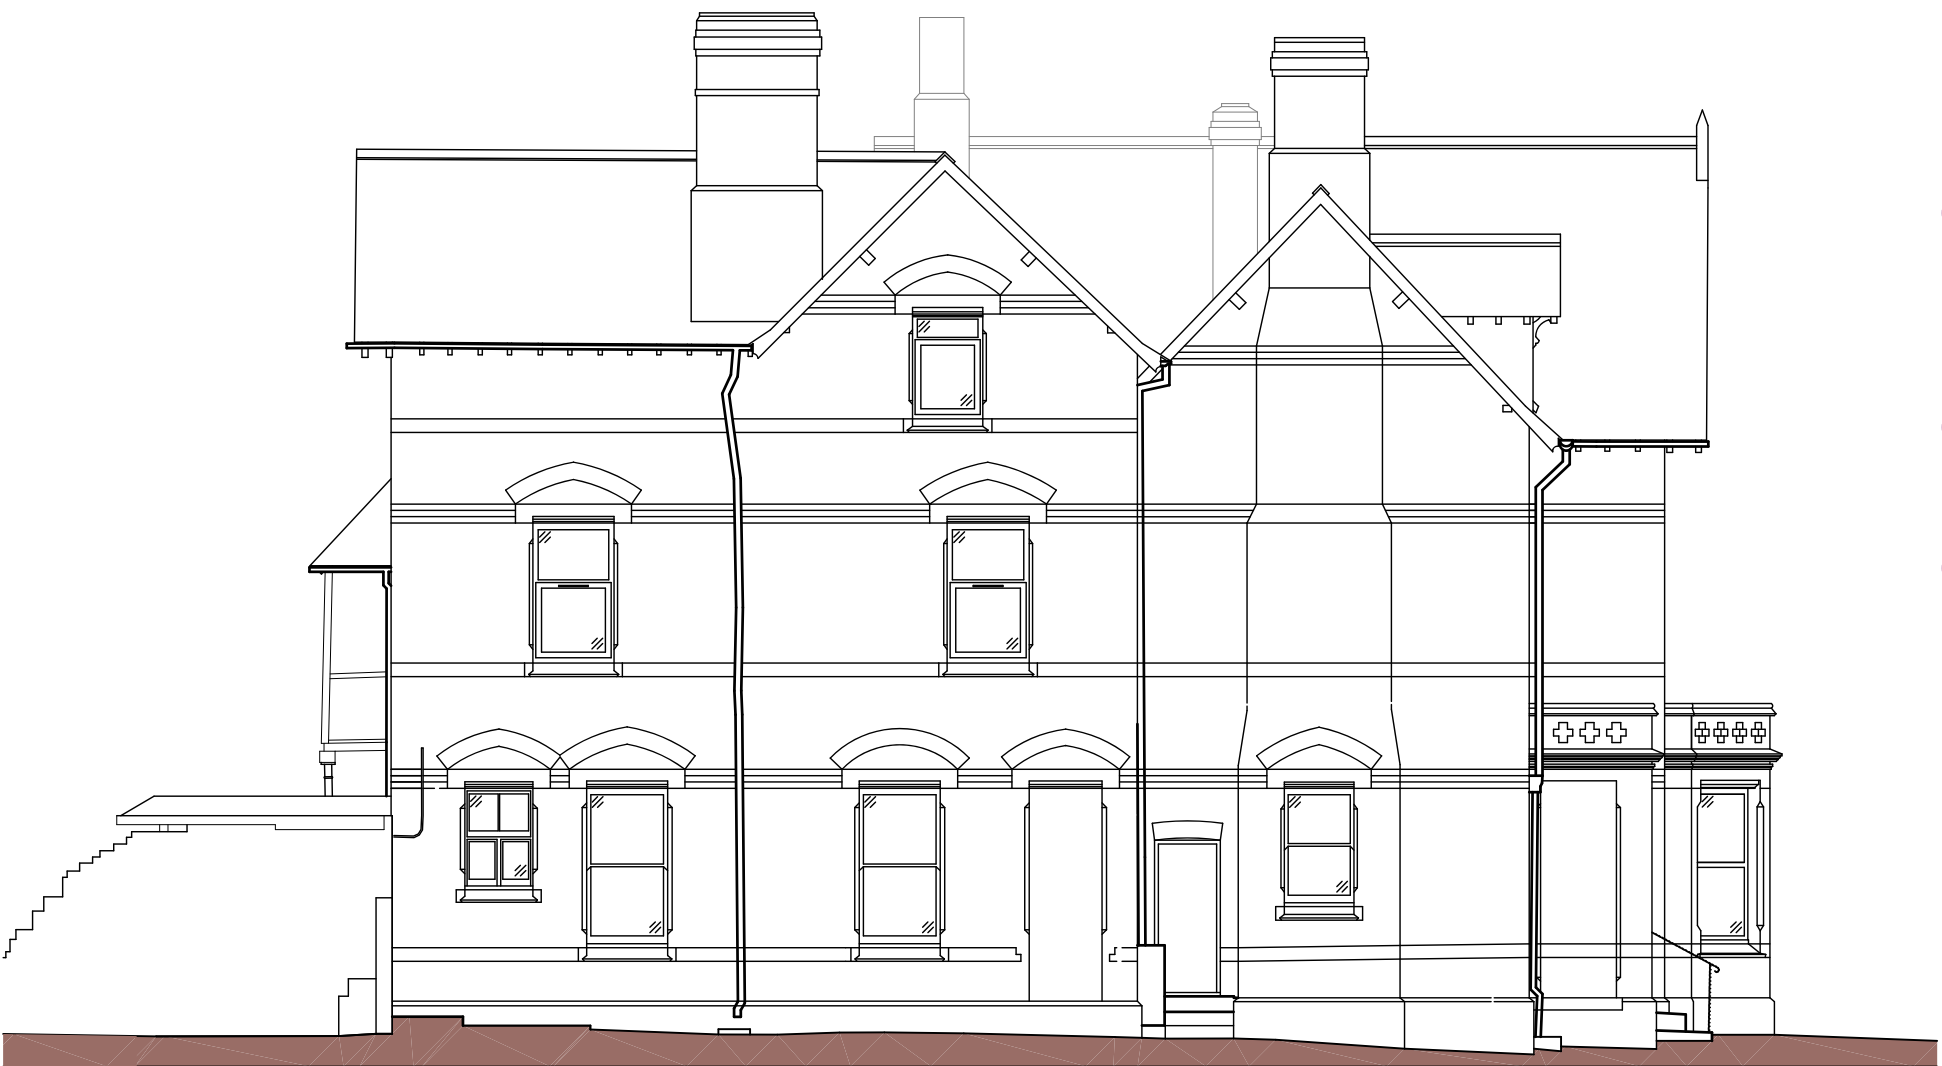

SOUTH-WEST ELEVATION

NORTH-EAST ELEVATION

PIER VIEW HOTEL  
34 OLDMINSTER ROAD  
SHARPNESS, BERKELEY  
GL13 9NA

PROJECT NO.  
22:014

DRAWING: HP10

REVISION: -

SCALE:  
1/100 @ A3

NORTH EAST  
and  
SOUTH WEST  
ELEVATIONS