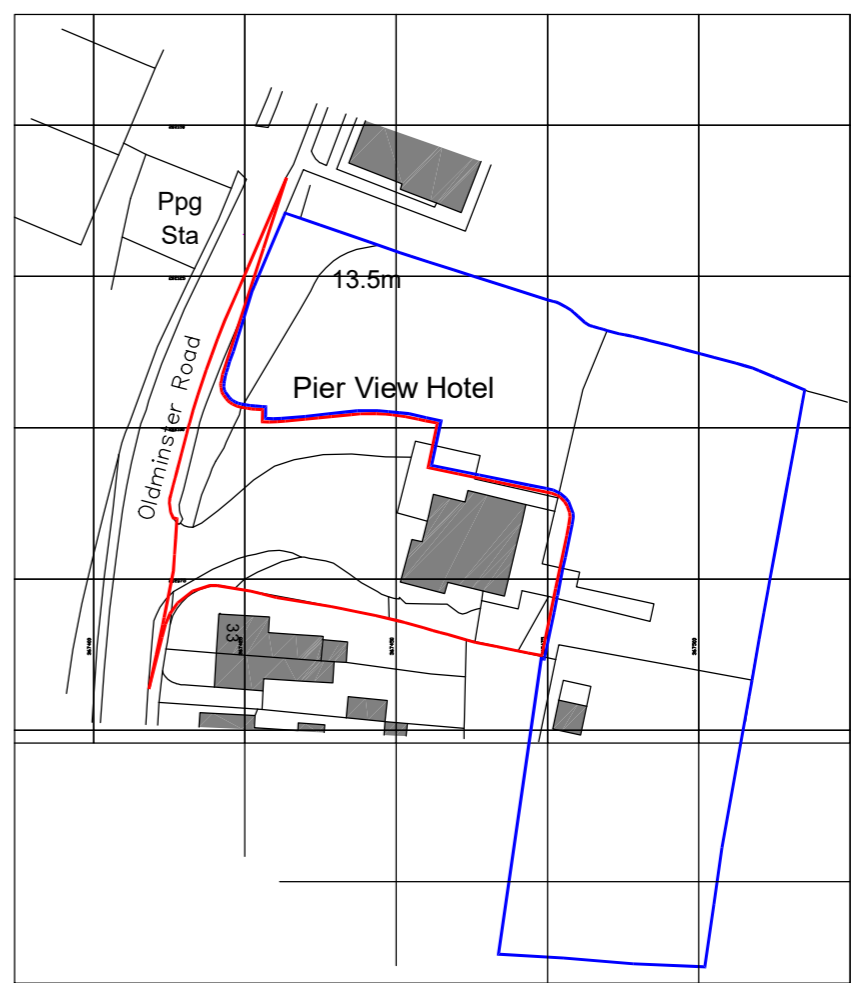

BLOCK PLAN scale 1/500

LOCATION PLAN scale 1/1250

Note:
Scale drawing via 25metre grid lines

**IN HOUSE
BUILDING
DESIGN**

PIER VIEW HOTEL
34 OLDMINSTER ROAD
SHARPNESS, BERKELEY
GL13 9NA

PROJECT NO. 22:014
DRAWING: LOCH01
REVISION :-
SCALE : 1/1250 and 1/500@A3
LOCATION & BLOCK PLAN