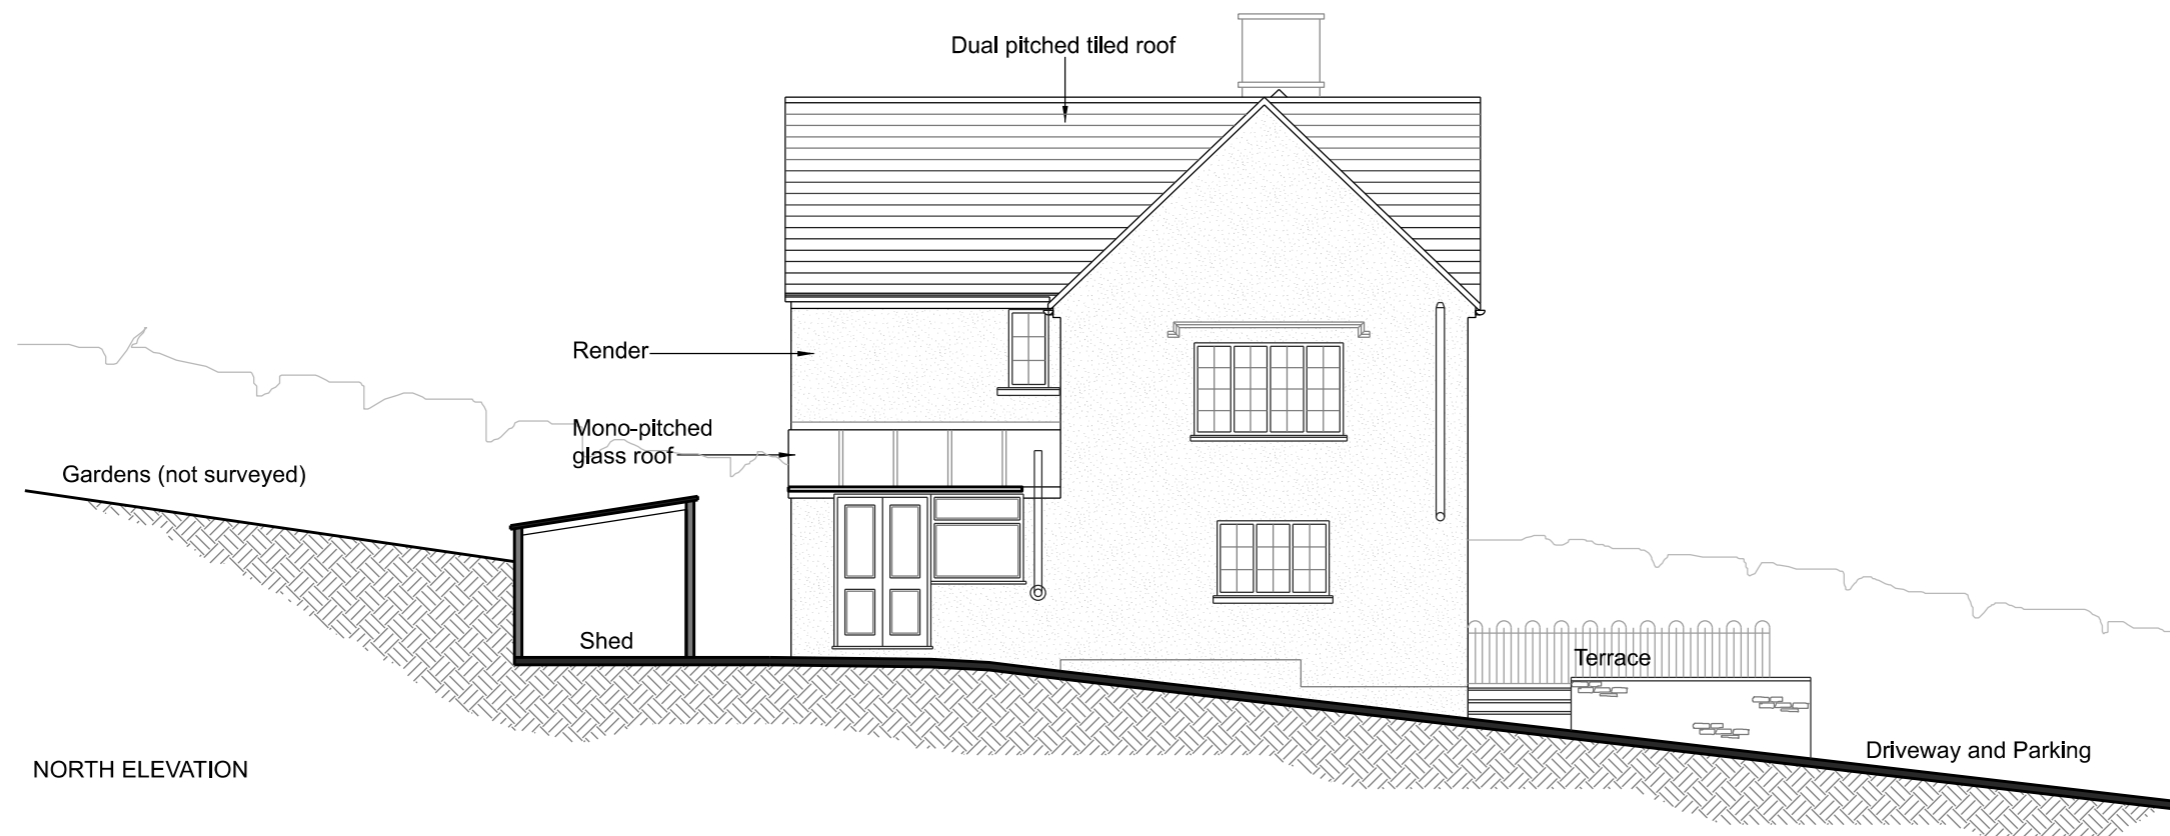

SOUTH ELEVATION

NORTH ELEVATION

Note: Responsibility is not accepted for errors made by others in scaling from this drawing. All dimensions to be confirmed on site.

SUNDIAL HOUSE DESIGNS			
16 Folly Lane, Stroud, Glos, GL5 1SD Tel: 07789 537629			
Drawing Title:	North and South Elevation - Existing		
Project Name:	Farm View House	Scale:	1-100@A3
Drawing No:	SHD-FVH-SUR-05-O	Date:	June 2023
Revision:	-		