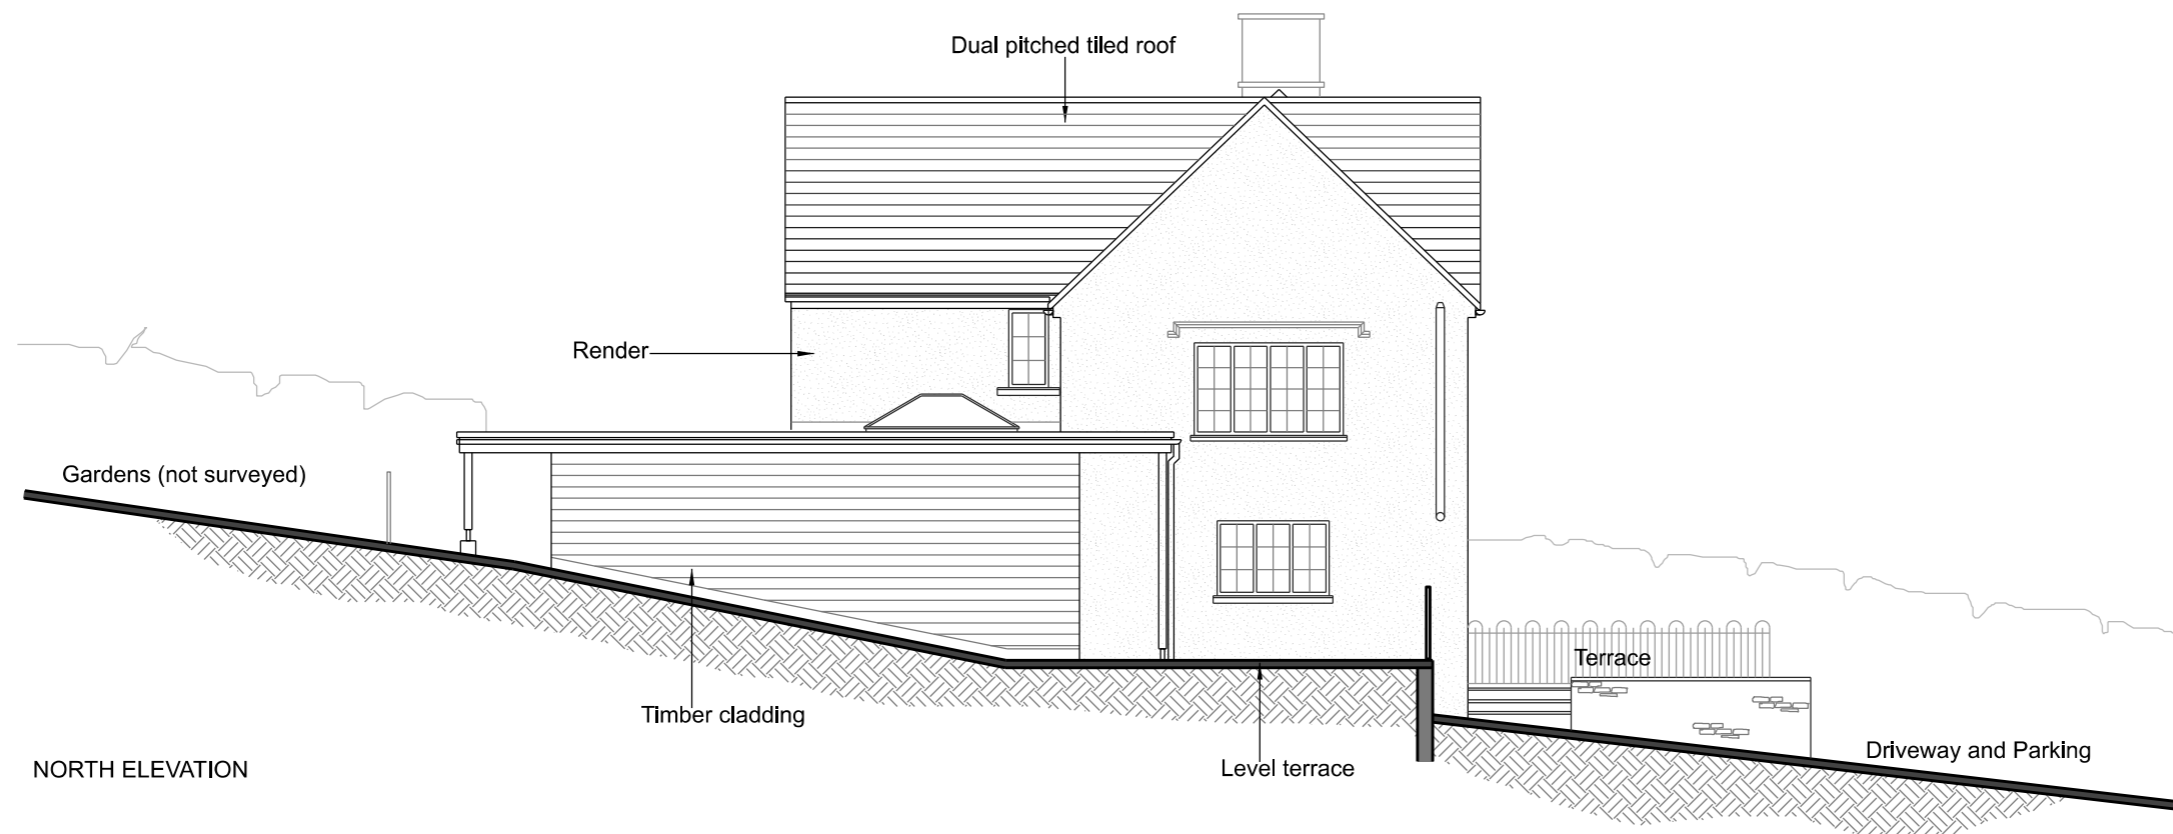

SOUTH ELEVATION

NORTH ELEVATION

Note: Responsibility is not accepted for errors made by others in scaling from this drawing. All dimensions to be confirmed on site.

SUNDIAL HOUSE DESIGNS			
16 Folly Lane, Stroud, Glos, GL5 1SD Tel: 07789 537629			
Drawing Title:	North and South Elevation - Proposed		
Project Name:	Farm View House	Scale:	1-100@A3
Drawing No:	SHD-FVH-PROP-10-O	Date:	Nov 2023
Revision:	-		