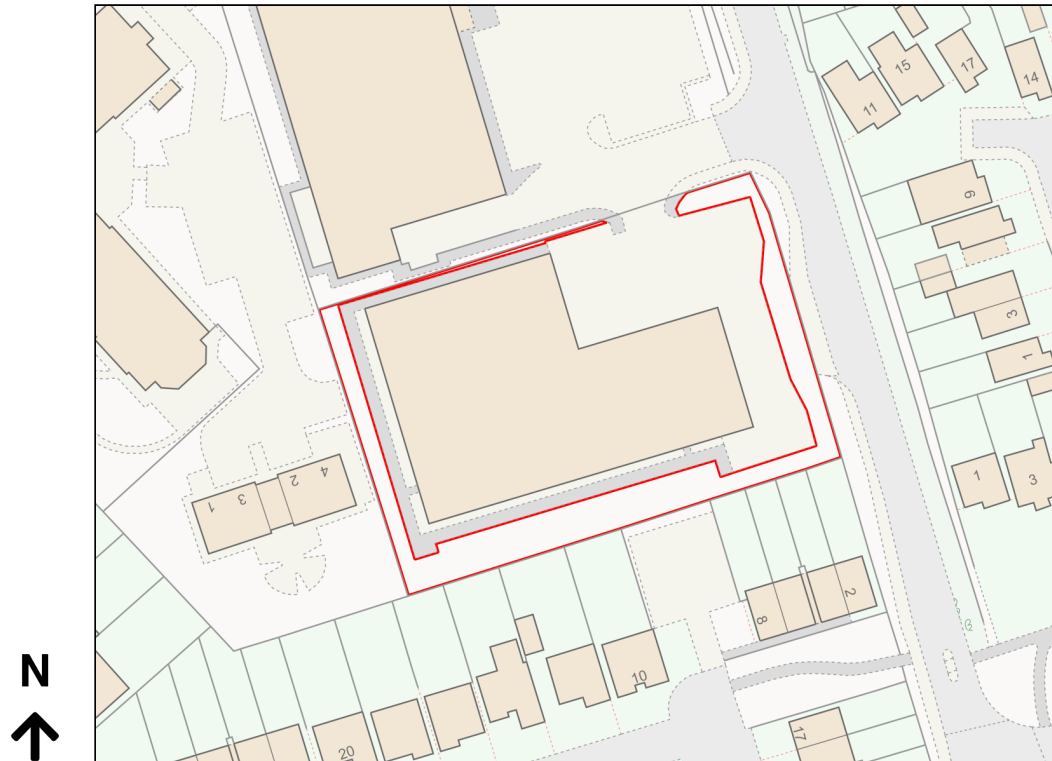

# Location Plan

Site Address: Mccarthys Storage World, The Storage Centre, Water Lane, York, YO30 6PQ

Date Produced: 13-Nov-2023

Scale: 1:1250 @A4

Planning Portal Reference: PP-12577667v1