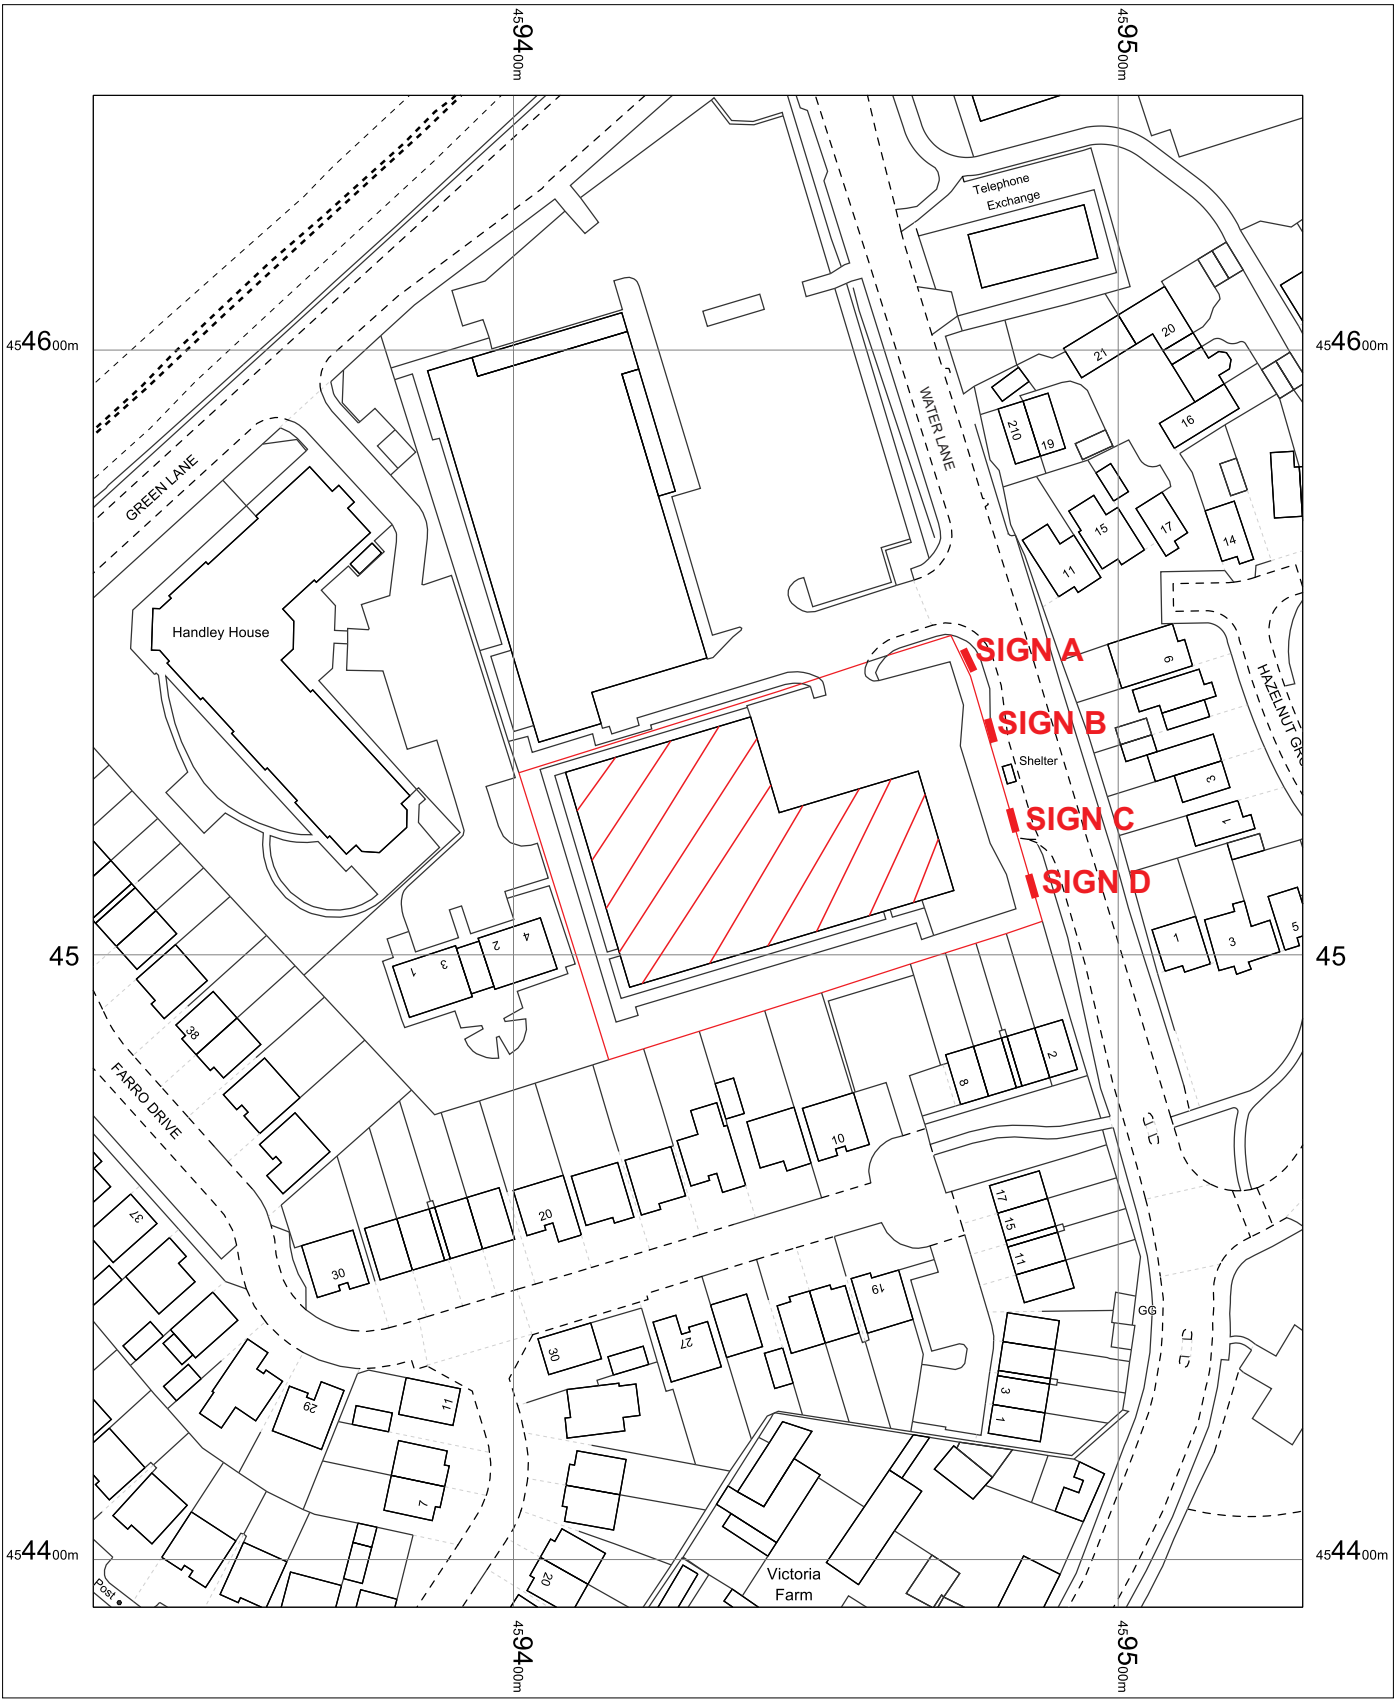

YORK SIGN LOCATION PLAN

OS MasterMap 1250/2500/10000 scale
Friday, November 3, 2023, ID: JEW-01134003
maps.johnewright.com

1:1250 scale print at A4, Centre: 459431 E, 454517 N

©Crown Copyright Ordnance Survey. Licence no. AC0000805567