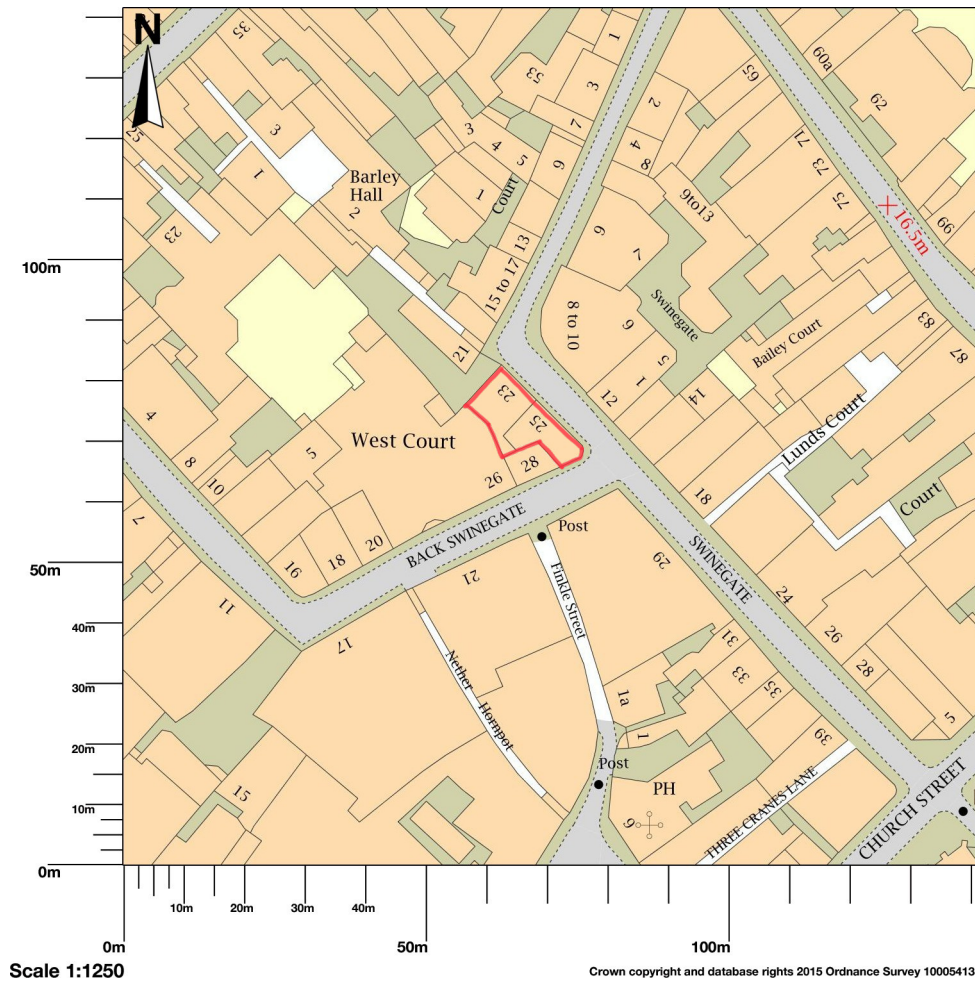

Mulberry Co Design Ltd, 23-25, Swinegate, York, YO1 8AZ

Map shows area bounded by: 460254.28,451919.28,460395.72,452060.72 (at a scale of 1:1250) The representation of a road, track or path is no evidence of a right of way. The representation of features as lines is no evidence of a property boundary.

Produced on 01 September 2017 from the Ordnance Survey National Geographic Database and incorporating surveyed revision available at this date. Reproduction in whole or part is prohibited without the prior permission of Ordnance Survey. © Crown copyright 2017. Supplied by UKPlanningMaps.com a licensed Ordnance Survey partner (100054135). Unique plan reference: p2b/186765/255897

Ordnance Survey and the OS Symbol are registered trademarks of Ordnance Survey, the national mapping agency of Great Britain. UKPlanningMaps logo and other designs are Copyright © copla ltd 2017