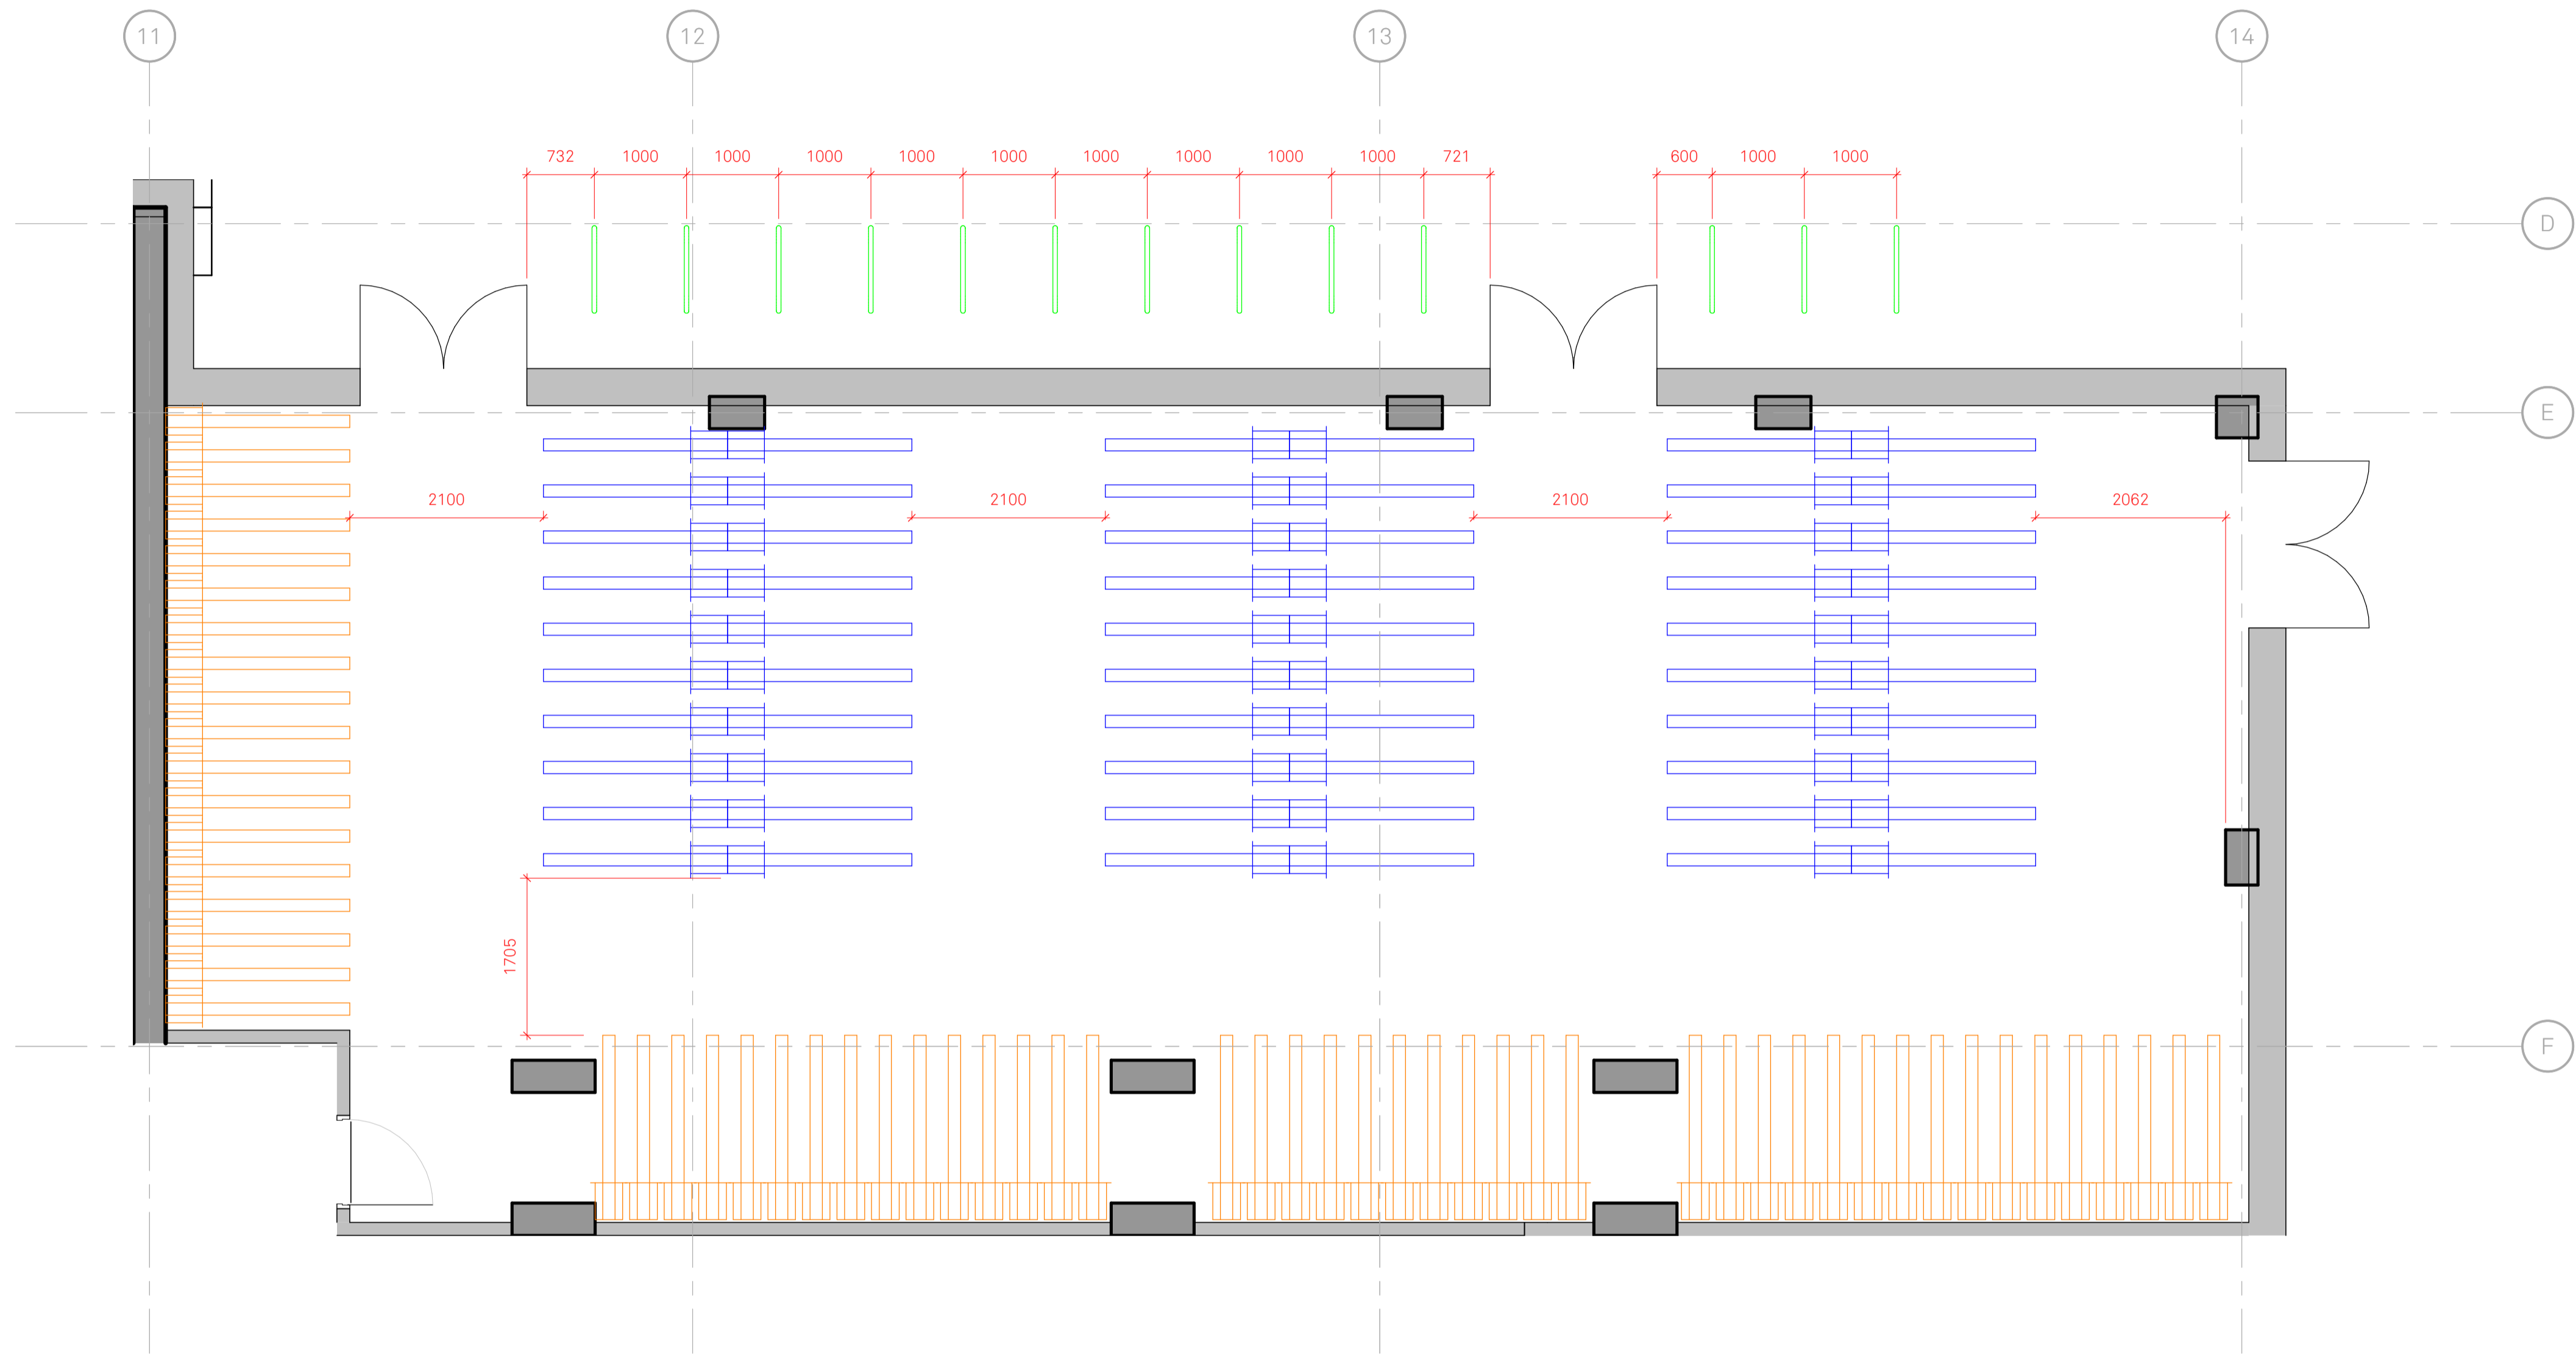

TOTALS:
 Two-Tier Cycle Racks @ 500mm tray centres: 120 spaces (50%)
 Two-Tier Cycle Racks @ 375mm tray centres: 120 spaces (50%)
 Sheffield Stands: 28 spaces (10%)
GRAND TOTAL: 268 spaces

1 Plot 1 - Bike Storage Layout Plan
 Scale @ 1 : 50

2 Plot 1 - Bike Storage Location Plan
 Scale @ 1 : 500

Rev	Date	By	Chk	Description
P1	09.11.23	AT	AW	First Issue

Project Title		Central Quay, Cardiff	
Client		Watkin Jones	
Drawing Title		Plot 1 - Bike Storage Layout	
Drawing No.		4220-FCH-BA-XX-DR-A-2210	
Status	Issue suitable for:	Date	Revision
S2	Information	09/11/23	P1
Job No.	Drawing Stage	Scale	Drawn By
4220	Stage 3	As indicated	AT
			Checked By
			AW