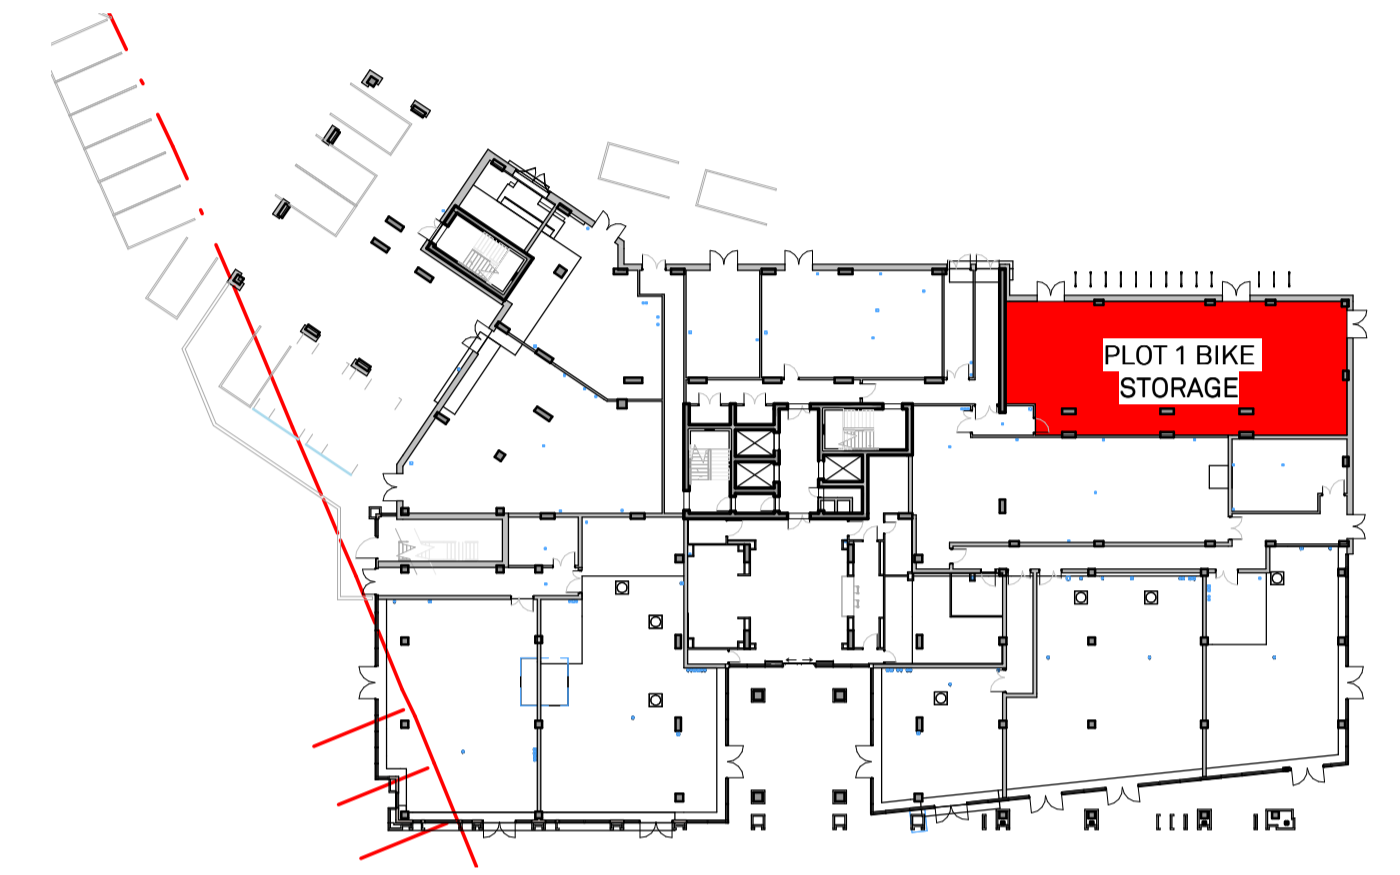

TOTALS:
 Two-Tier Cycle Racks @ 500mm tray centres: 120 spaces (50%)
 Two-Tier Cycle Racks @ 375mm tray centres: 120 spaces (50%)
 Sheffield Stands: 28 spaces (10%)
GRAND TOTAL: 268 spaces

1 Plot 1 - Bike Storage Layout Plan
 Scale @ 1 : 50

2 Plot 1 - Bike Storage Location Plan
 Scale @ 1 : 500

Rev	Date	By	Chk	Description
P1	09.11.23	AT	AW	First Issue

Project Title		Central Quay, Cardiff	
Client		Watkin Jones	
Drawing Title		Plot 1 - Bike Storage Layout	
Drawing No.		4220-FCH-BA-XX-DR-A-2210	
Status	Issue suitable for:	Date	Revision
S2	Information	09/11/23	P1
Job No.	Drawing Stage	Scale	Drawn By
4220	Stage 3	As indicated	AT
			Checked By
			AW