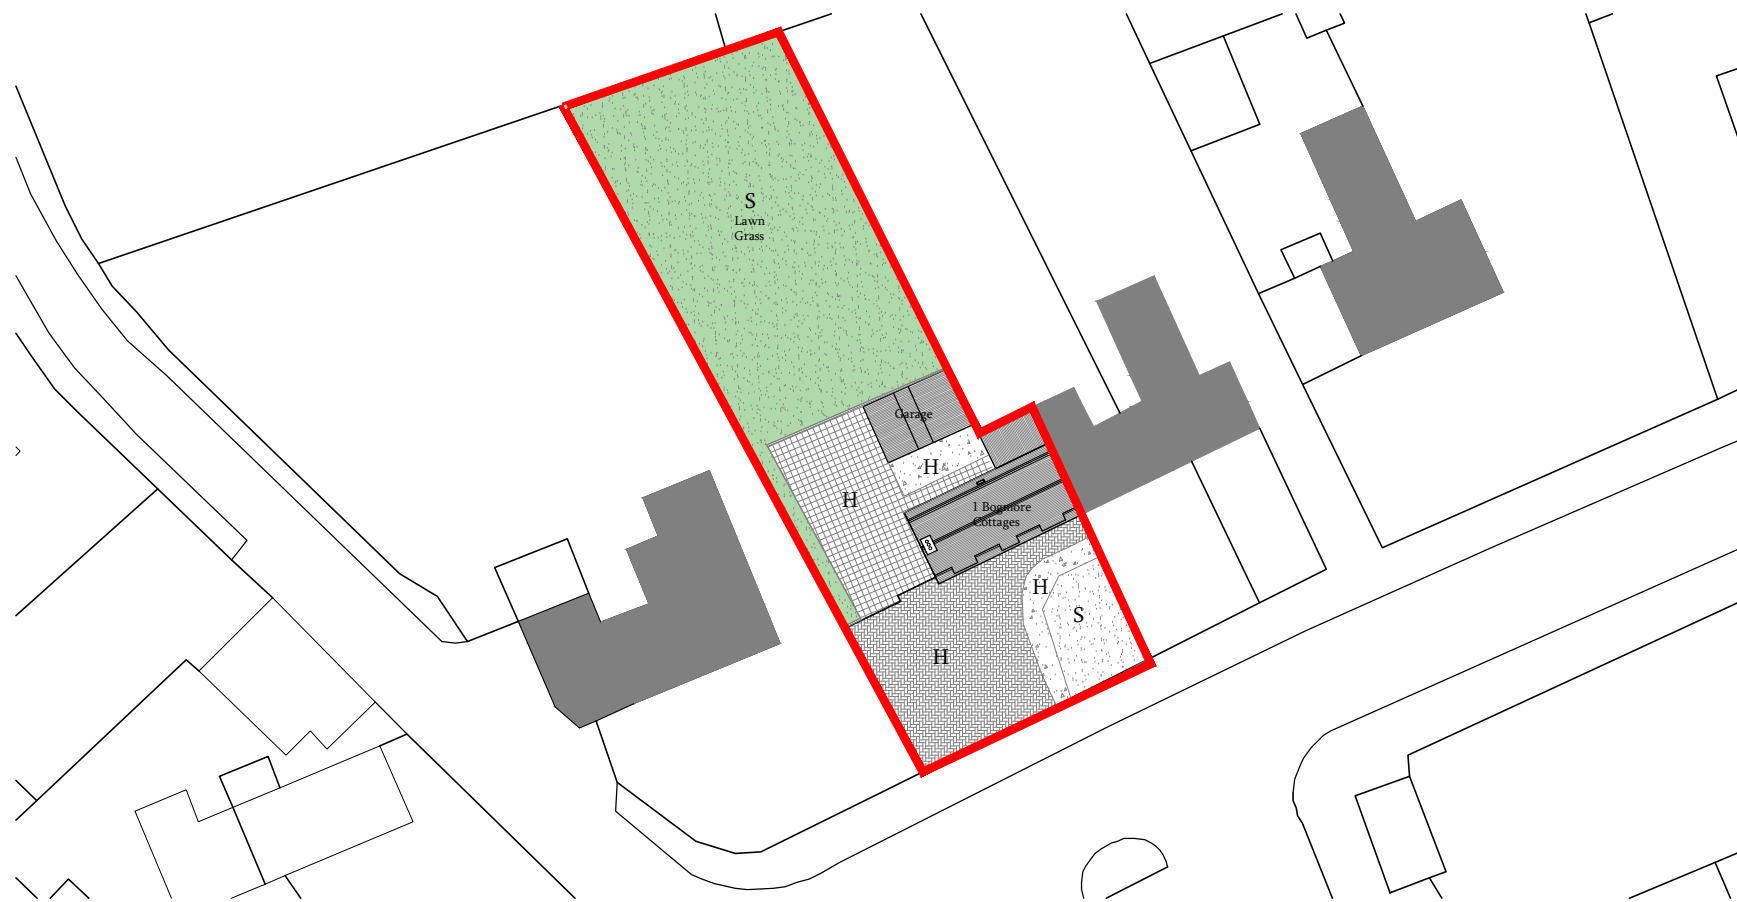

Site Plan 1:500