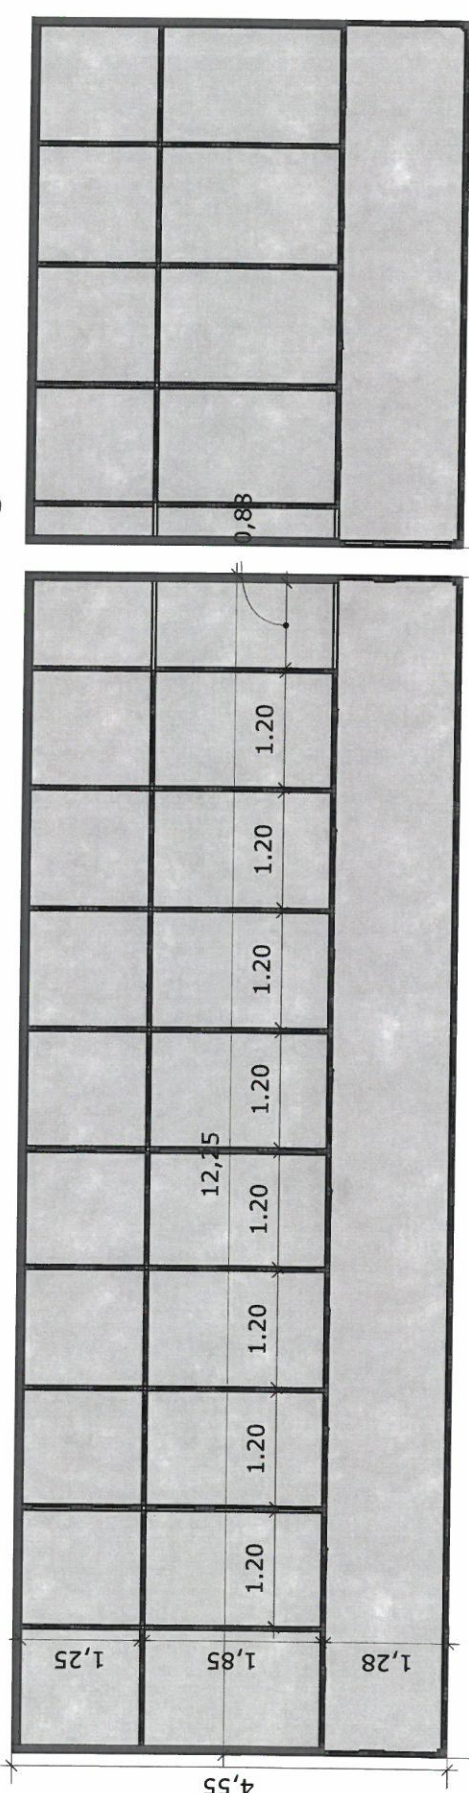

1 ROOF PLAN  
01 SCALE ..... 1:75

Kingspan Insulated  
Roof 80mm  
Área: 55,21 m<sup>2</sup>

TIMBER SPACE  
Gården Rooms | Decking

1  
1  
1  
1  
1  
1

PROJECT INFO  
PROJECT TITLE  
RESIDENTIAL - SINGLE-FAMILY  
123 Street Name, City Name, FL 33028

Date Created:  
outubro 31, 2023  
Date Last Modified:  
novembro 16, 2023

PAGE  
01

OF 03 PAGES

ROOF PLAN